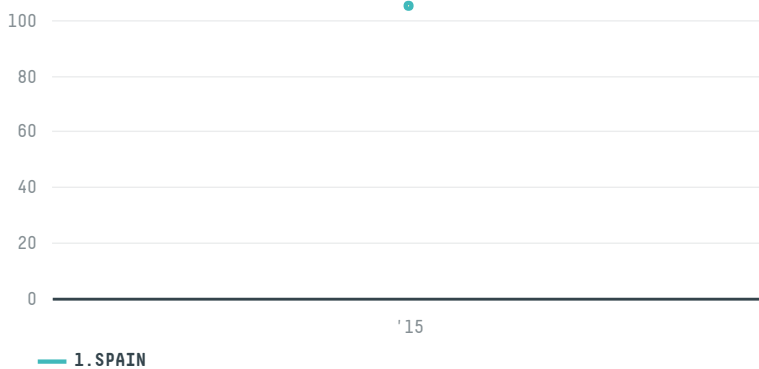

TOP DESTINATION COUNTRIES OF COFFEE IMPORTED BY COEX COFFEE INTERNATIONAL INC (EXP-0438/15C):