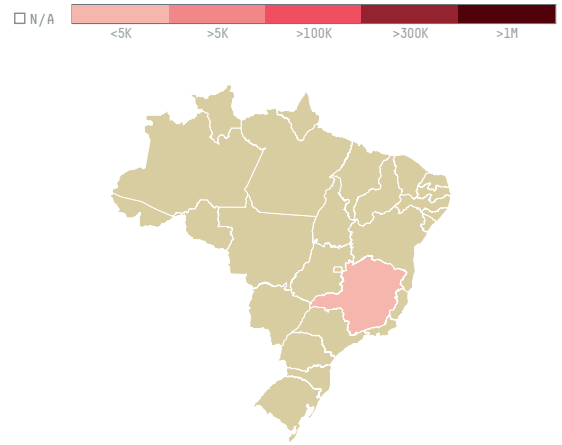

trase

ITOCHU CORPORATION (EXP-0546/15B)

ACTIVITY	COMMODITY	COUNTRY	YEAR
Importer	Coffee	Brazil	2015

ITOCHU CORPORATION (EXP-0546/15B) was the 1473rd largest importer of coffee from BRAZIL in 2015, accounting for 18 tons. As an importer, ITOCHU CORPORATION (EXP-0546/15B) sources from 7 municipalities, or 1% of the coffee production municipalities. The main destination of the coffee imported by ITOCHU CORPORATION (EXP-0546/15B) is SOUTH KOREA, accounting for 100% of the total.

TOP DESTINATION COUNTRIES OF COFFEE IMPORTED BY ITOCHU CORPORATION (EXP-0546/15B):

□ N/A <5K >5K >100K >300K >1M

COMPARING COMPANIES IMPORTING COFFEE FROM BRAZIL IN 2015

Trase is a partnership between

In collaboration with