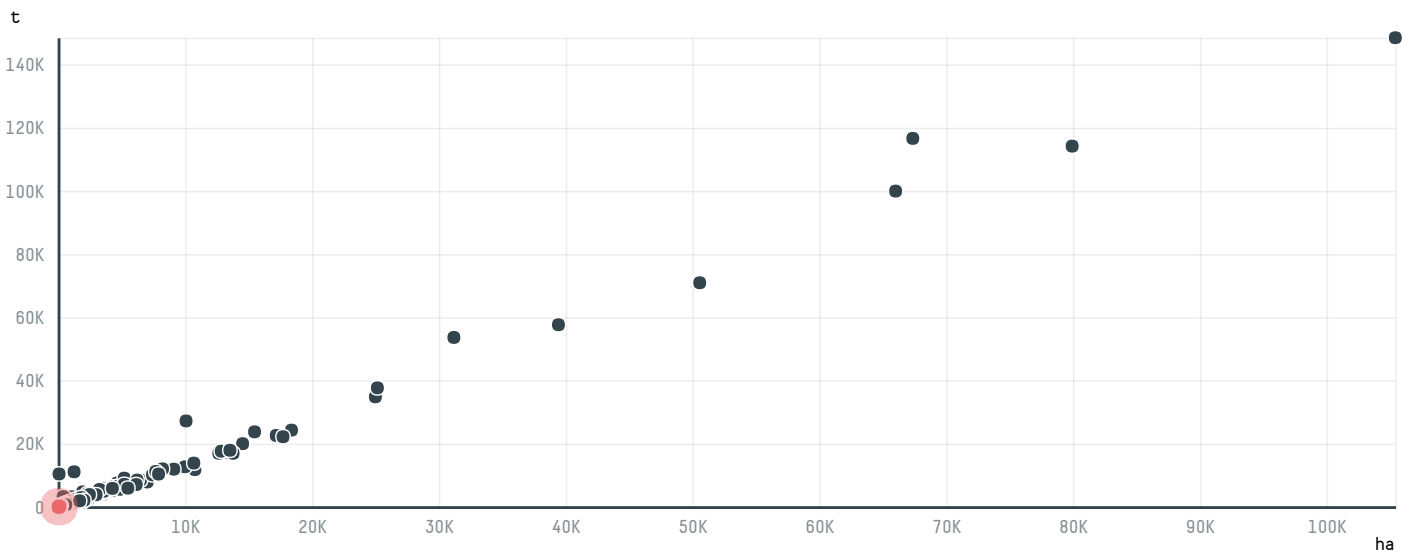

trase

MERCON COFFEE CORPORATION (EXP-1081/14)

ACTIVITY	COMMODITY	COUNTRY	YEAR
Importer	Coffee	Brazil	2015

MERCON COFFEE CORPORATION (EXP-1081/14) was the 1043rd largest importer of coffee from BRAZIL in 2015, accounting for 58 tons. As an importer, MERCON COFFEE CORPORATION (EXP-1081/14) sources from 2 municipalities, or 0% of the coffee production municipalities. The main destination of the coffee imported by MERCON COFFEE CORPORATION (EXP-1081/14) is SLOVENIA, accounting for 100% of the total.

TOP DESTINATION COUNTRIES OF COFFEE IMPORTED BY MERCON COFFEE CORPORATION (EXP-1081/14):

COMPARING COMPANIES IMPORTING COFFEE FROM BRAZIL IN 2015

Trase is a partnership between

In collaboration with

and many other organizations and individuals.