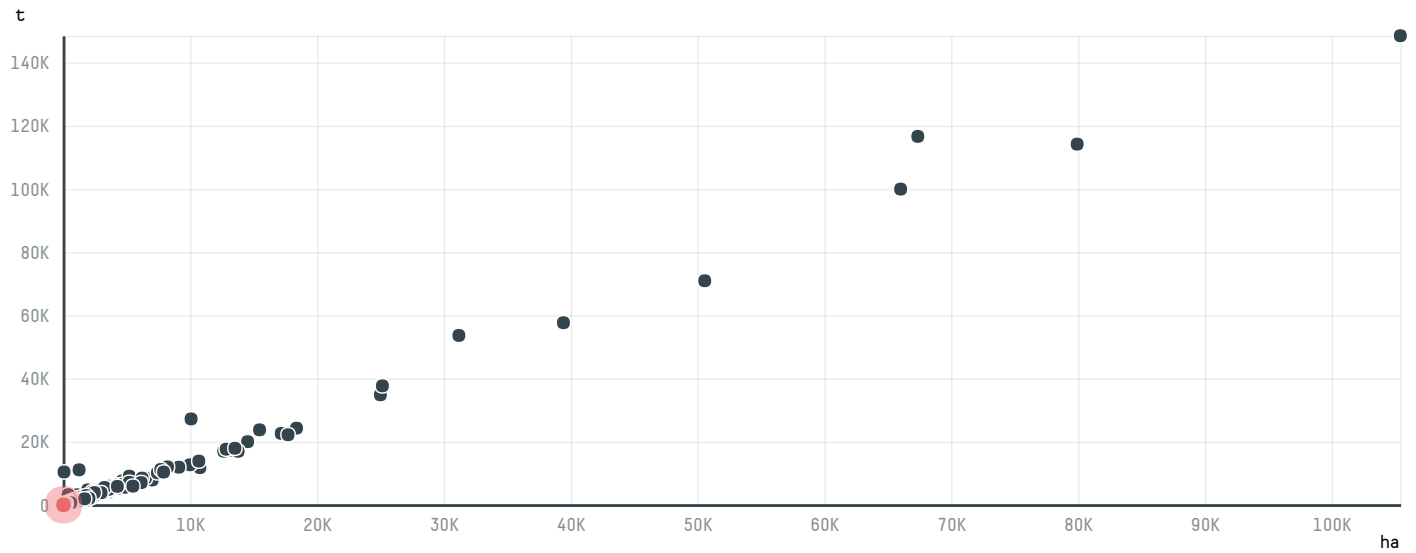

COMPARING COMPANIES IMPORTING COFFEE FROM BRAZIL IN 2015

Trase is a partnership between

In collaboration with

and many other organizations and individuals.

Donors

[Terms of Use](#) · [Privacy policy](#) · [Cookie policy](#) · [Contact us](#)