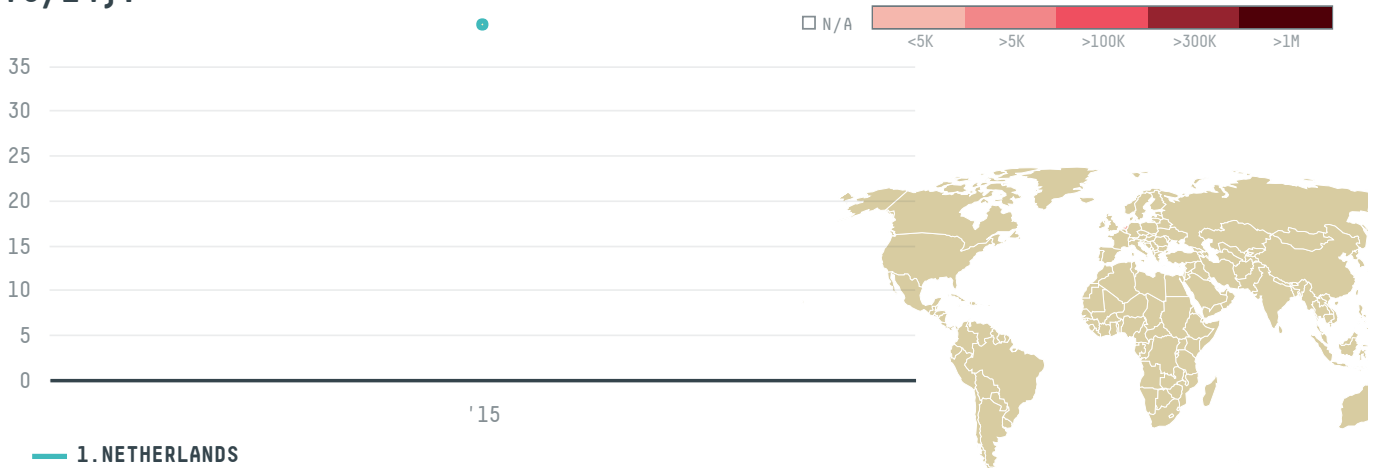

TOP DESTINATION COUNTRIES OF COFFEE IMPORTED BY BRIZ COFFEE NV (EXP-0776/14):

This website uses cookies to provide you with an improved user experience. By continuing to browse this site, you consent to the use of cookies and similar technologies. Please visit our [privacy policy](#) for further details.

I AGREE