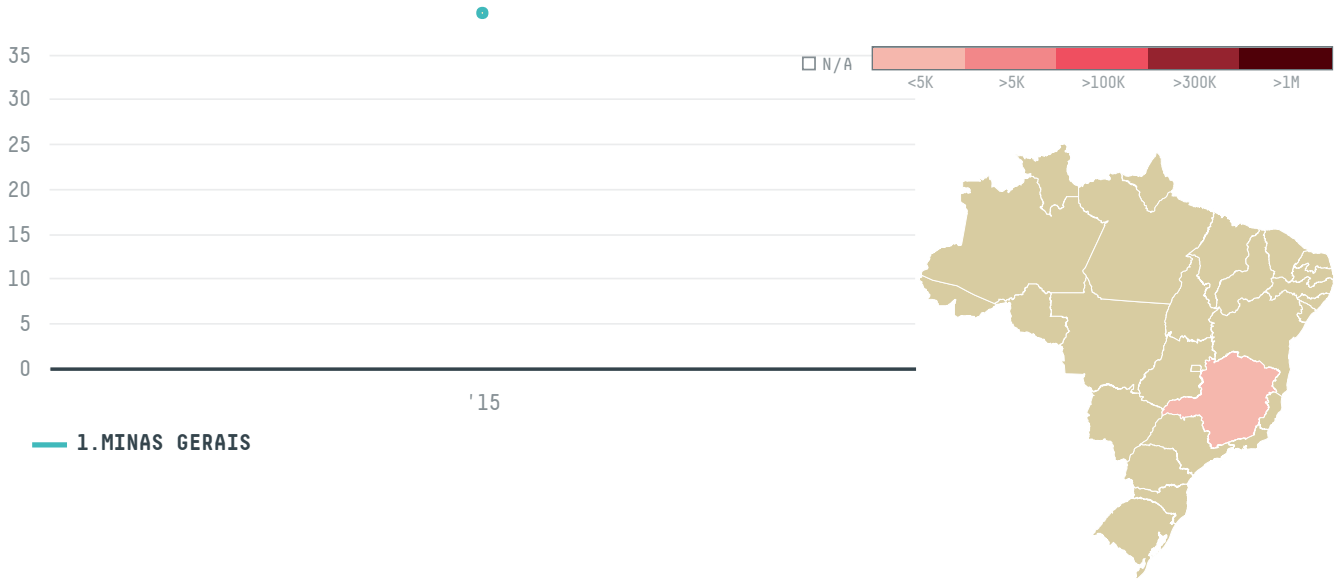

Trase is a partnership
between

In collaboration with

and many other organizations

Donors

This website uses cookies to provide you with an improved user experience. By continuing to browse this site, you consent to the use of cookies and similar technologies. Please visit our [privacy policy](#) for further details.

I AGREE