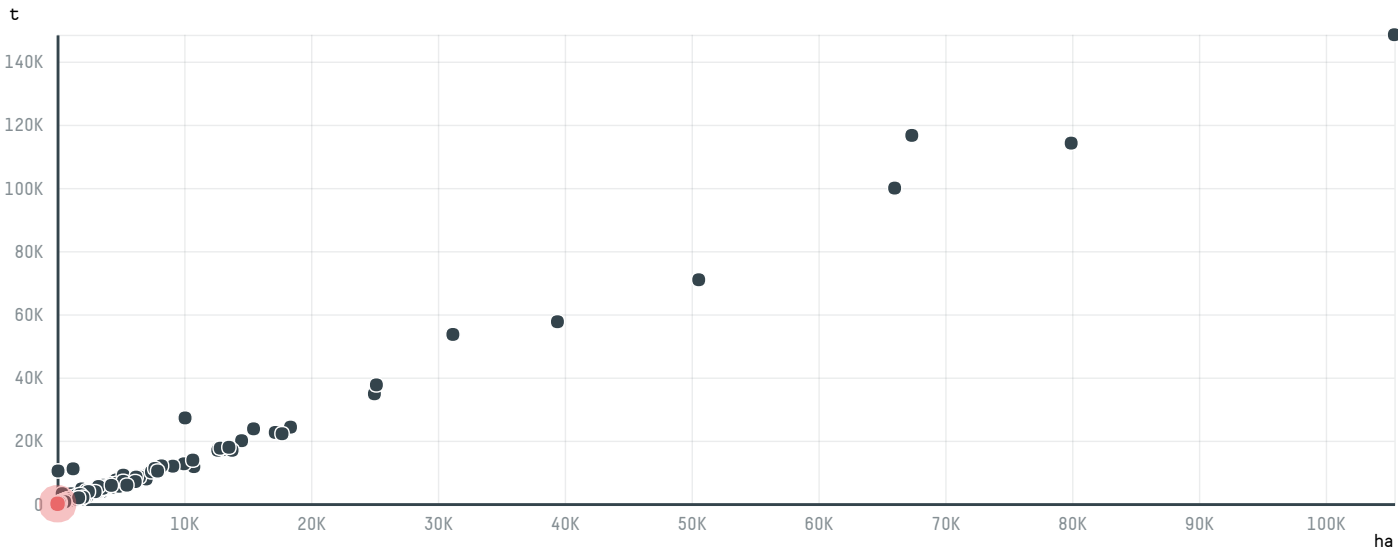

trase

MERCON COFFEE CORPORATION (EXP-1080/14)

ACTIVITY	COMMODITY	COUNTRY	YEAR
Importer	Coffee	Brazil	2015

MERCON COFFEE CORPORATION (EXP-1080/14) was the 1210th largest importer of coffee from BRAZIL in 2015, accounting for 38 tons. As an importer, MERCON COFFEE CORPORATION (EXP-1080/14) sources from 1 municipalities, or 0% of the coffee production municipalities. The main destination of the coffee imported by MERCON COFFEE CORPORATION (EXP-1080/14) is MONTENEGRO, accounting for 100% of the total.

TOP DESTINATION COUNTRIES OF COFFEE IMPORTED BY MERCON COFFEE CORPORATION (EXP-1080/14):

COMPARING COMPANIES IMPORTING COFFEE FROM BRAZIL IN 2015

Trase is a partnership between

In collaboration with

and many other organizations and individuals.