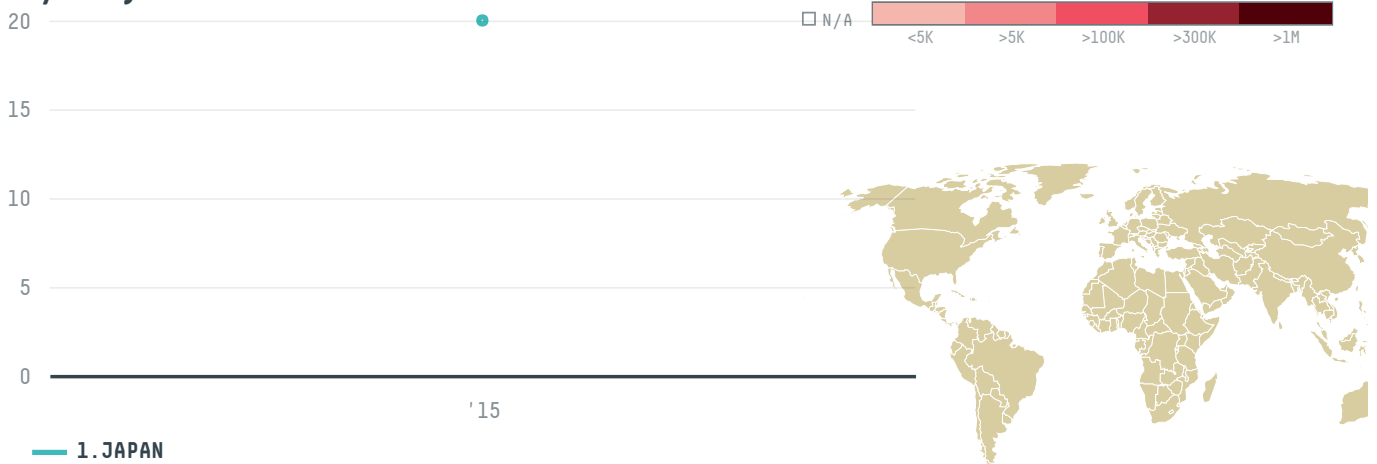

TOP DESTINATION COUNTRIES OF COFFEE IMPORTED BY VOLCAFE LTD. (EXP- 0471/14E):