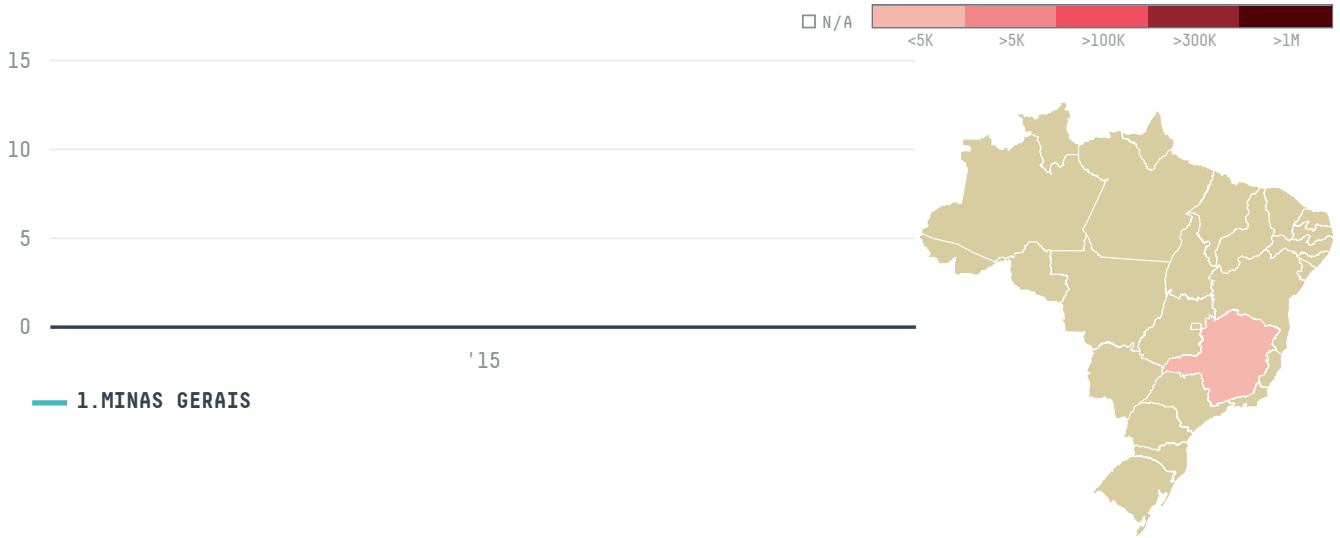

further details.

Trase is a partnership
between

In collaboration with

and many other organizations
and individuals.

Donors

This website uses cookies to provide you with an improved user experience. By continuing to browse this site, you consent to the use of cookies and similar technologies. Please visit our [privacy policy](#) for

I AGREE