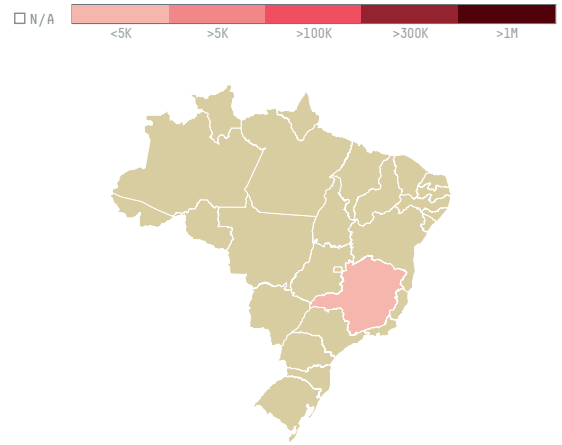

# trase

## KANEMATSU CORPORATION (EXP-0538/14)

ACTIVITY      COMMODITY      COUNTRY      YEAR  
**Importer**      **Coffee**      **Brazil**      **2015**

KANEMATSU CORPORATION (EXP-0538/14) was the 1481st largest importer of coffee from BRAZIL in 2015, accounting for 18 tons. As an importer, KANEMATSU CORPORATION (EXP-0538/14) sources from 5 municipalities, or 1% of the coffee production municipalities. The main destination of the coffee imported by KANEMATSU CORPORATION (EXP-0538/14) is JAPAN, accounting for 100% of the total.

### TOP DESTINATION COUNTRIES OF COFFEE IMPORTED BY KANEMATSU CORPORATION (EXP-0538/14):