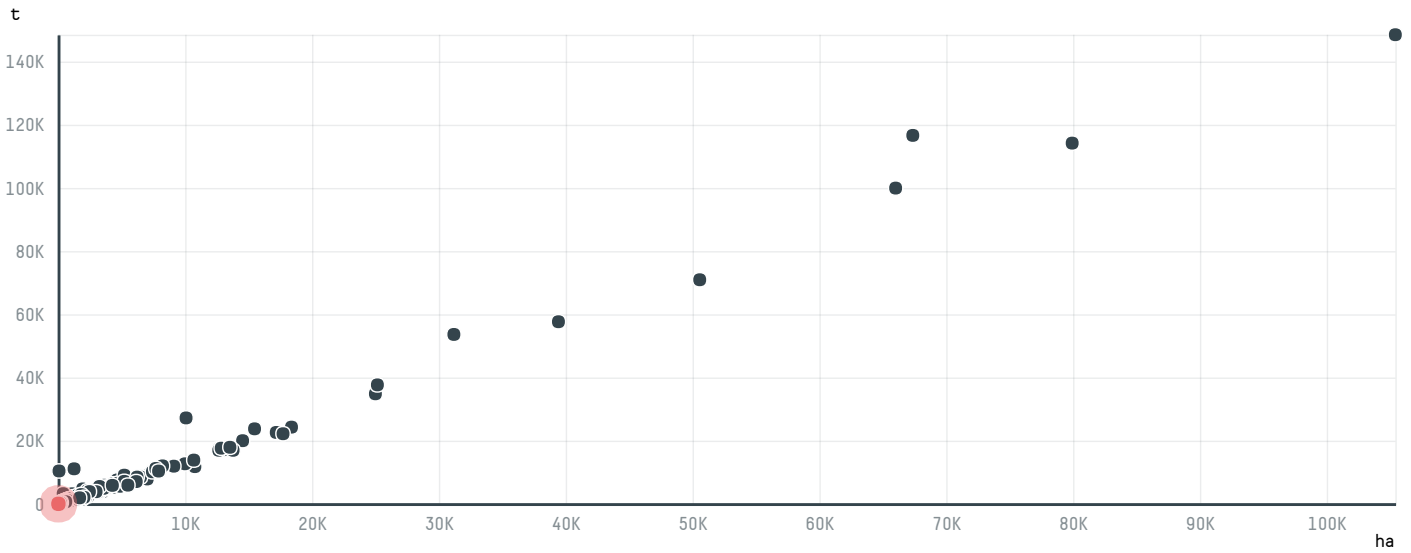

COMPARING COMPANIES IMPORTING COFFEE FROM BRAZIL IN 2015

Trase is a partnership between

In collaboration with

and many other organizations and individuals.

Donors

[Terms of Use](#) · [Privacy policy](#) · [Cookie policy](#) · [Contact us](#)

This website uses cookies to provide you with an improved user experience. By continuing to browse this site, you consent to the use of cookies and similar technologies. Please visit our [privacy policy](#) for further details.

I AGREE