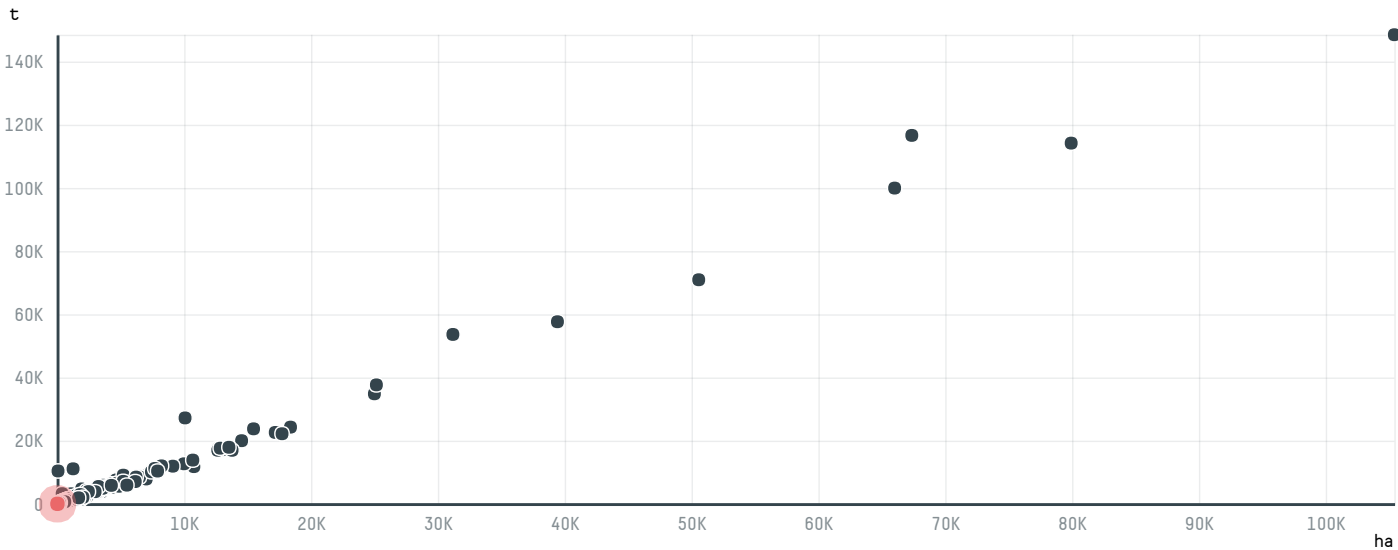

trase

HAMBURG COFFEE COMPANY, HACOFCO MBH (EXP-0766/14K)

ACTIVITY: **Importer**
COMMODITY: **Coffee**
COUNTRY: **Brazil**
YEAR: **2015**

HAMBURG COFFEE COMPANY, HACOFCO MBH (EXP-0766/14K) was the 1528th largest importer of coffee from BRAZIL in 2015, accounting for 15 tons. As an importer, HAMBURG COFFEE COMPANY, HACOFCO MBH (EXP-0766/14K) sources from 5 municipalities, or 1% of the coffee production municipalities. The main destination of the coffee imported by HAMBURG COFFEE COMPANY, HACOFCO MBH (EXP-0766/14K) is JAPAN, accounting for 100% of the total.

TOP DESTINATION COUNTRIES OF COFFEE IMPORTED BY HAMBURG COFFEE COMPANY, HACOFCO MBH (EXP-0766/14K):

Legend: N/A, <5K, >5K, >100K, >300K, >1M

COMPARING COMPANIES IMPORTING COFFEE FROM BRAZIL IN 2015

Trase is a partnership between