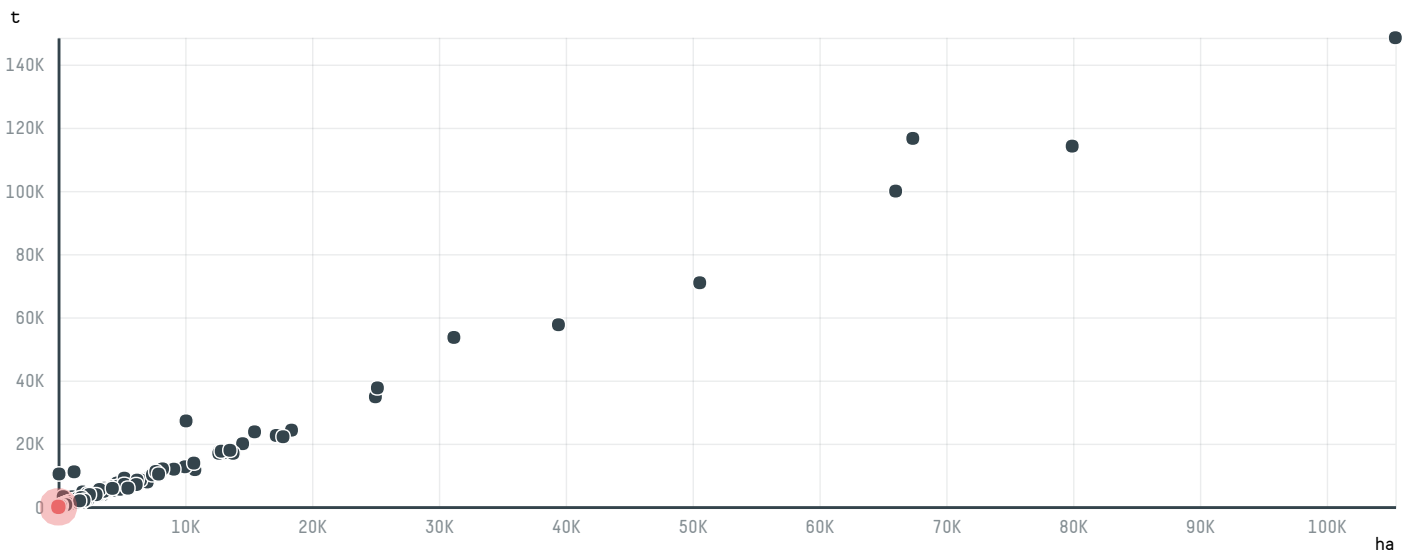

trase

HAMBURG COFFEE COMPANY, HACOFCO MBH (EXP-0762/14H)

ACTIVITY: **Importer**
COMMODITY: **Coffee**
COUNTRY: **Brazil**
YEAR: **2015**

HAMBURG COFFEE COMPANY, HACOFCO MBH (EXP-0762/14H) was the 1631st largest importer of coffee from BRAZIL in 2015, accounting for 8 tons. As an importer, HAMBURG COFFEE COMPANY, HACOFCO MBH (EXP-0762/14H) sources from 5 municipalities, or 1% of the coffee production municipalities. The main destination of the coffee imported by HAMBURG COFFEE COMPANY, HACOFCO MBH (EXP-0762/14H) is JAPAN, accounting for 100% of the total.

TOP DESTINATION COUNTRIES OF COFFEE IMPORTED BY HAMBURG COFFEE COMPANY, HACOFCO MBH (EXP-0762/14H):

Legend: N/A, <5K, >5K, >100K, >300K, >1M

COMPARING COMPANIES IMPORTING COFFEE FROM BRAZIL IN 2015

Trase is a partnership between