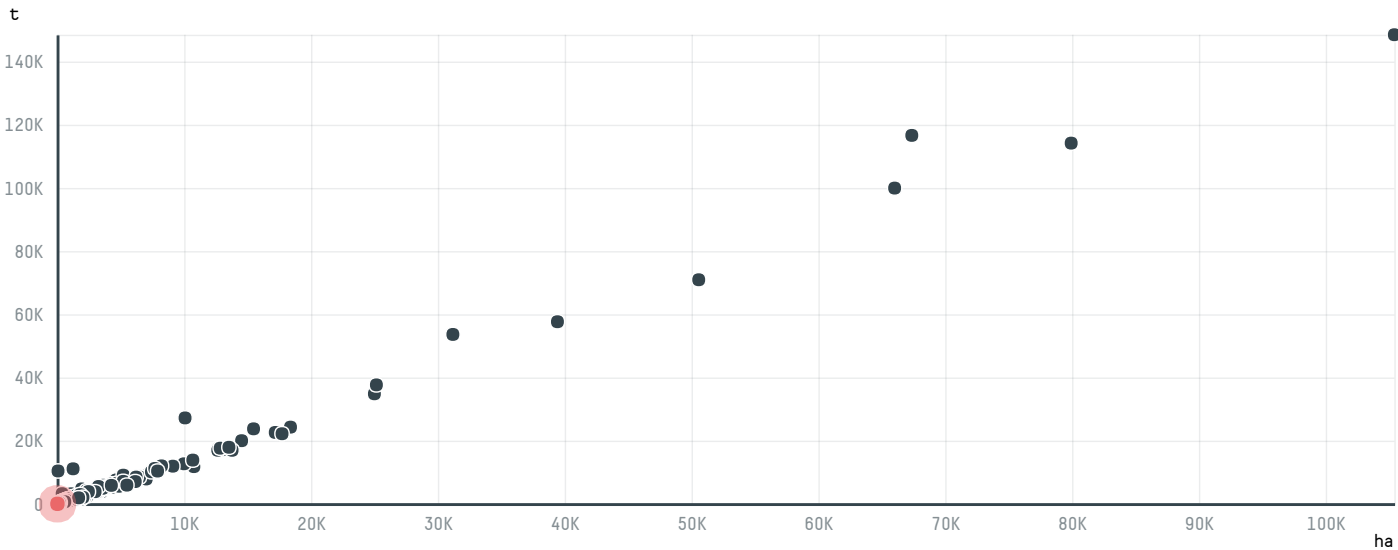

COMPARING COMPANIES IMPORTING COFFEE FROM BRAZIL IN 2015

Trase is a partnership between

In collaboration with

and many other organizations and individuals.

Donors

[Terms of Use](#) · [Privacy policy](#) · [Cookie policy](#) · [Contact us](#)

This website uses cookies to provide you with an improved user experience. By continuing to browse this site, you consent to the use of cookies and similar technologies. Please visit our [privacy policy](#) for further details.

I AGREE