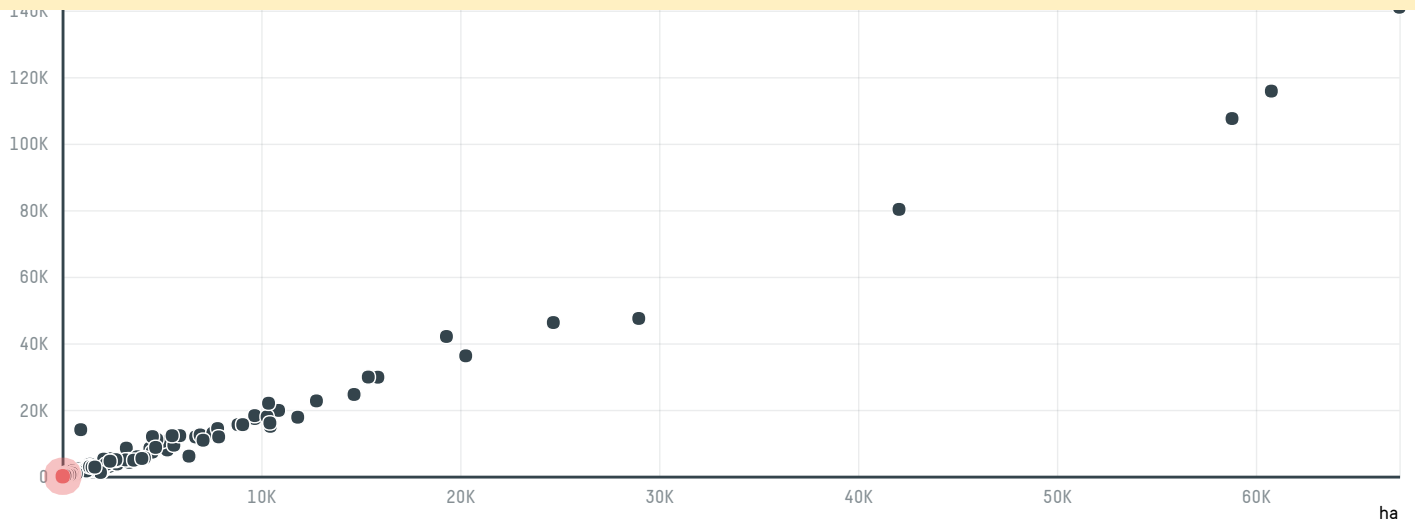

# LAVAZZA S.P.A. (EXP-0213/16)

ACTIVITY: **Importer**  
 COMMODITY: **Coffee**  
 COUNTRY: **Brazil**  
 YEAR: **2016**

LAVAZZA S.P.A. (EXP-0213/16) was the 844th largest importer of coffee from BRAZIL in 2016, accounting for 40 tons. As an importer, LAVAZZA S.P.A. (EXP-0213/16) sources from 5 municipalities, or 1% of the coffee production municipalities. The main destination of the coffee imported by LAVAZZA S.P.A. (EXP-0213/16) is ITALY, accounting for 100% of the total.

## TOP DESTINATION COUNTRIES OF COFFEE IMPORTED BY LAVAZZA S.P.A. (EXP-0213/16):

Trase is a partnership between

In close collaboration with many others.

[Click for more information about our partners and funders.](#)