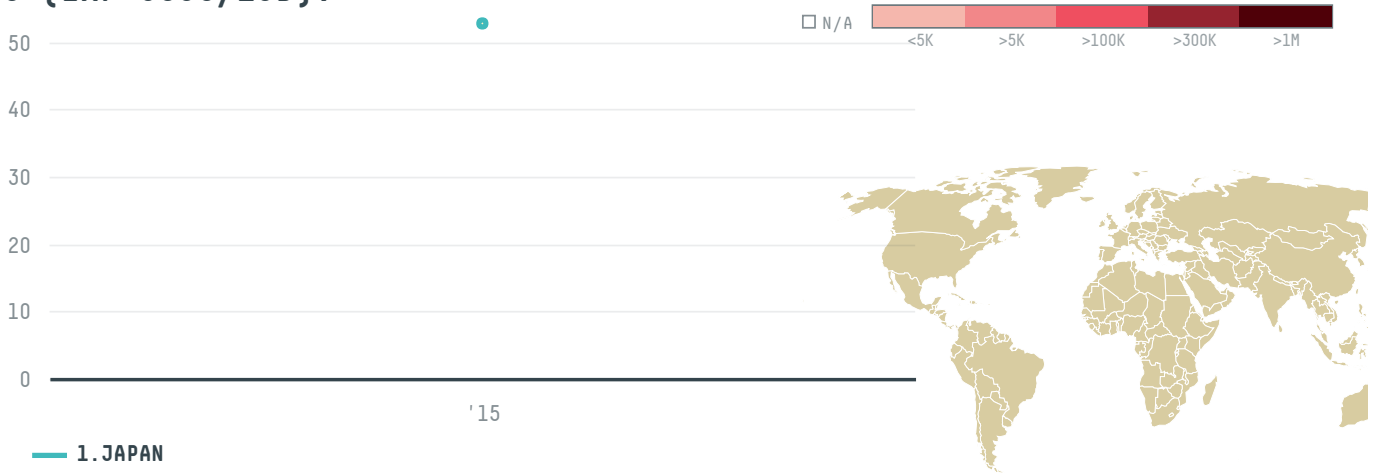

TOP DESTINATION COUNTRIES OF COFFEE IMPORTED BY COEX COFFEE INTERNATIONAL INC (EXP-0639/15B):

This website uses cookies to provide you with an improved user experience. By continuing to browse this site, you consent to the use of cookies and similar technologies. Please visit our [privacy policy](#) for further details.

I AGREE