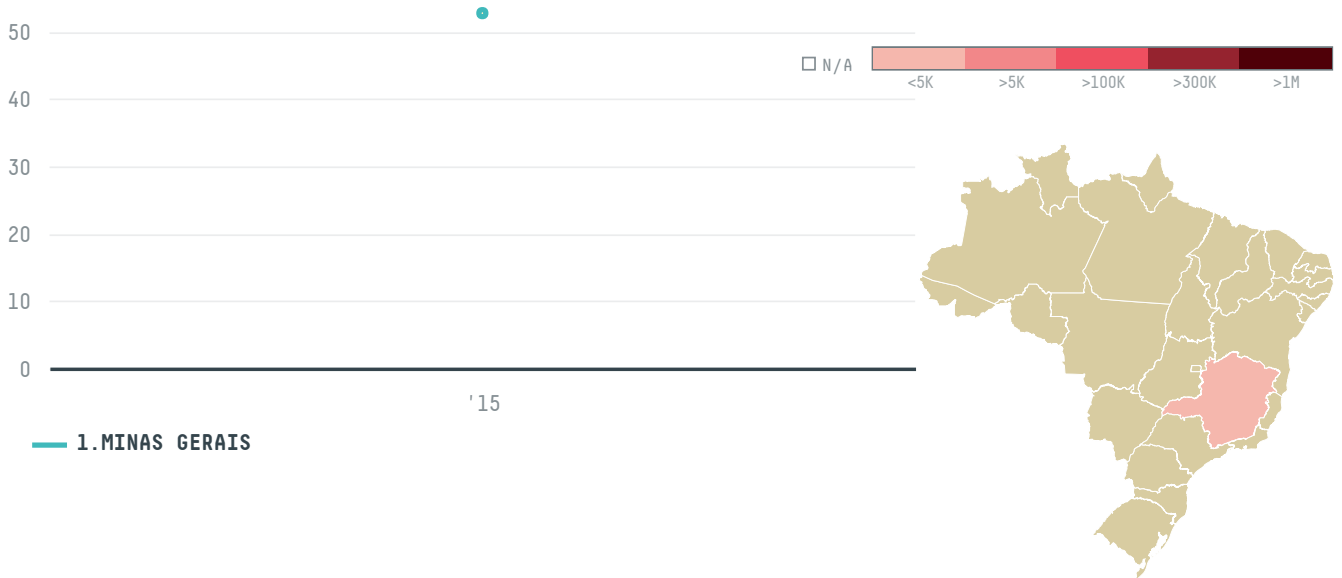

TOP DESTINATION COUNTRIES OF COFFEE IMPORTED BY COEX COFFEE INTERNATIONAL INC (EXP-0639/15B):

This website uses cookies to provide you with an improved user experience. By continuing to browse this site, you consent to the use of cookies and similar technologies. Please visit our [privacy policy](#) for further details.

I AGREE