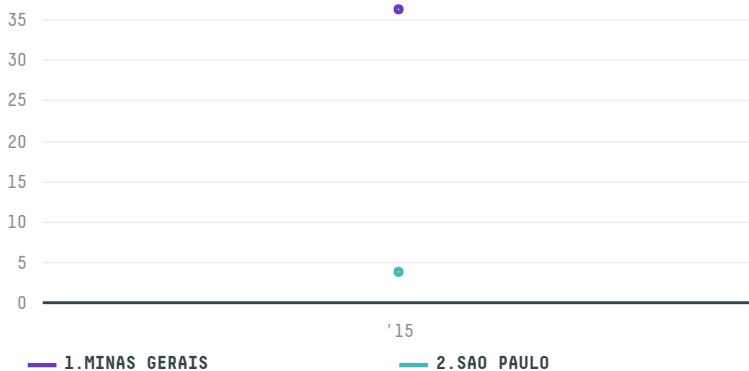

TOP DESTINATION COUNTRIES OF COFFEE IMPORTED BY VOLCAFE LTD. (EXP-0242/15):