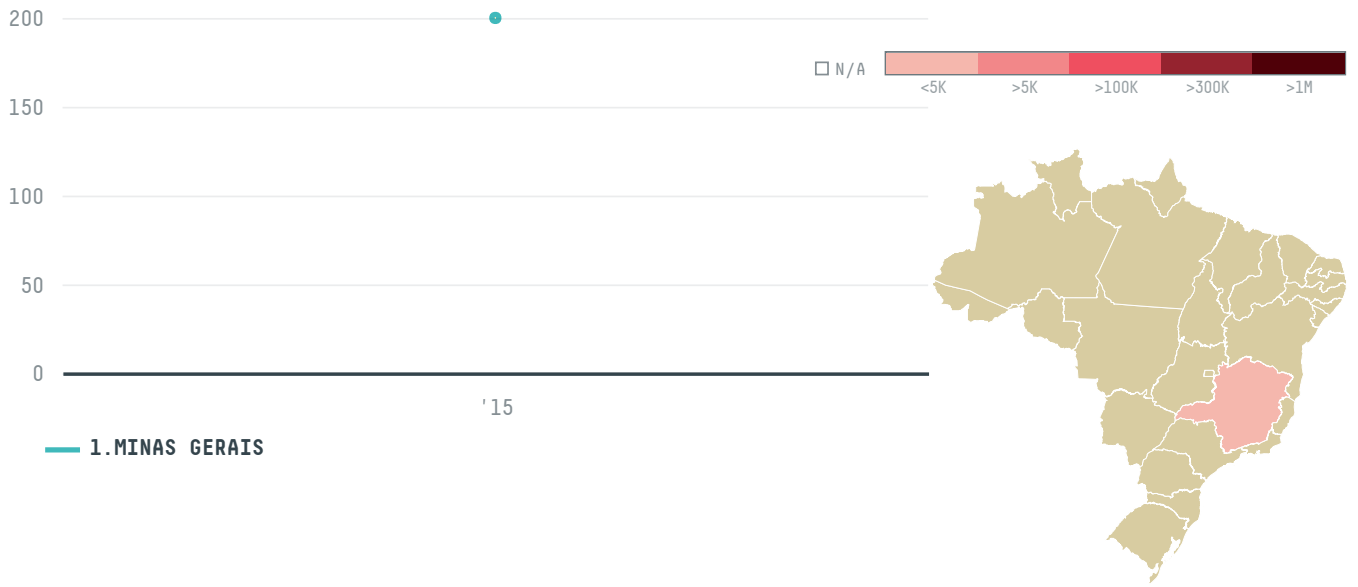

Trase is a partnership
between

In collaboration with

and many other organizations

Donors

This website uses cookies to provide you with an improved user experience. By continuing to browse this site, you consent to the use of cookies and similar technologies. Please visit our [privacy policy](#) for further details.

I AGREE