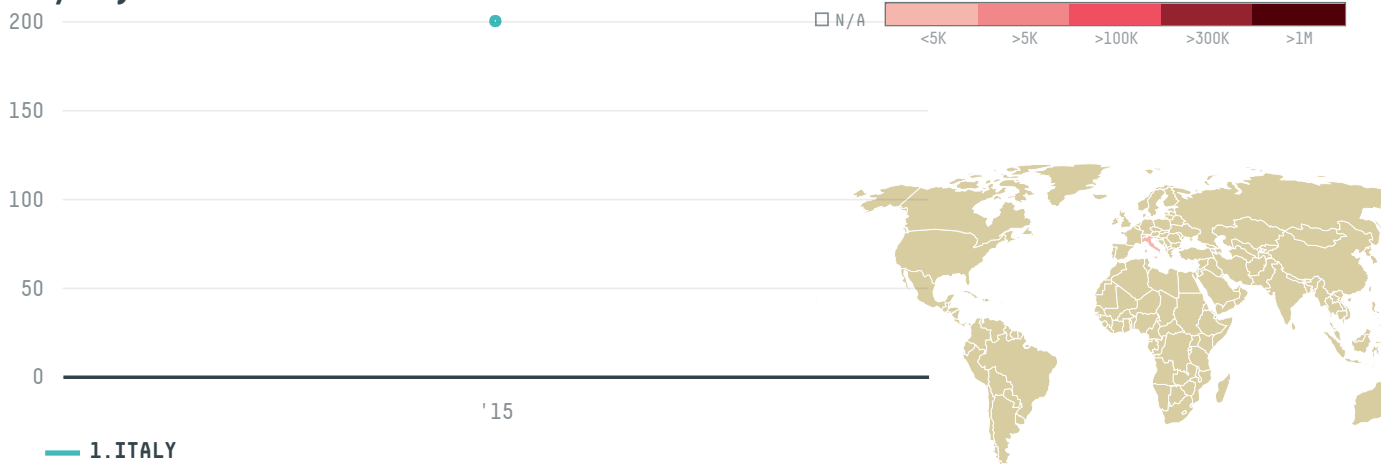

TOP DESTINATION COUNTRIES OF COFFEE IMPORTED BY LUIGI LAVAZZA S.P.A. (EXP- 0896/14):

This website uses cookies to provide you with an improved user experience. By continuing to browse this site, you consent to the use of cookies and similar technologies. Please visit our [privacy policy](#) for further details.

I AGREE