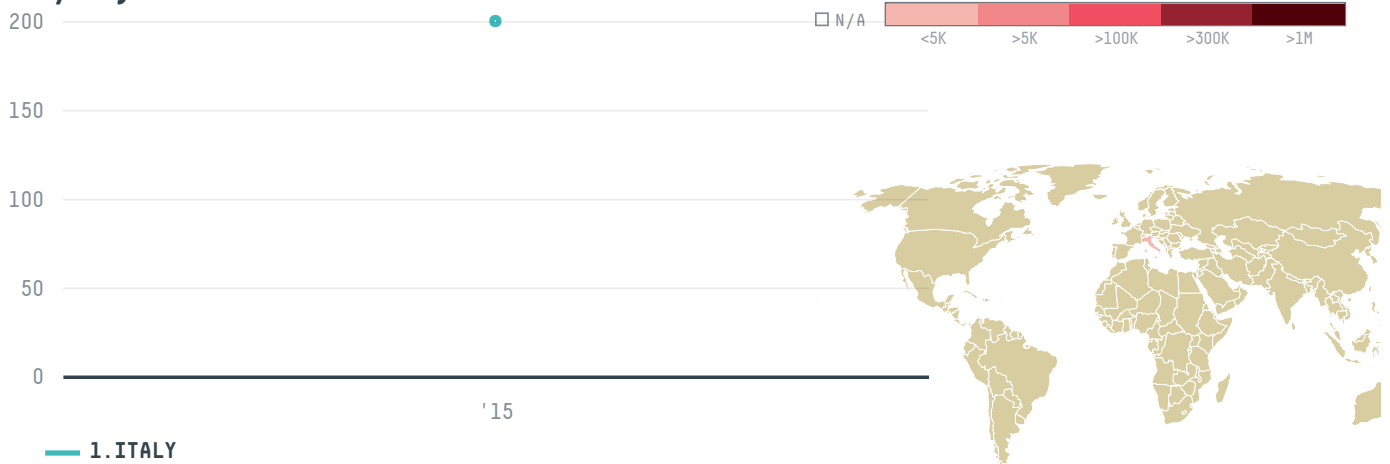

TOP DESTINATION COUNTRIES OF COFFEE IMPORTED BY LUIGI LAVAZZA S.P.A. (EXP- 0286/14):

This website uses cookies to provide you with an improved user experience. By continuing to browse this site, you consent to the use of cookies and similar technologies. Please visit our [privacy policy](#) for further details.

I AGREE