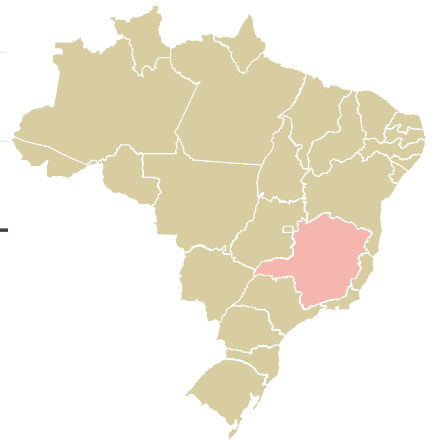

Trase is a partnership between

In collaboration with

and many other organizations

Donors

This website uses cookies to provide you with an improved user experience. By continuing to browse this site, you consent to the use of cookies and similar technologies. Please visit our [privacy policy](#) for further details.

I AGREE