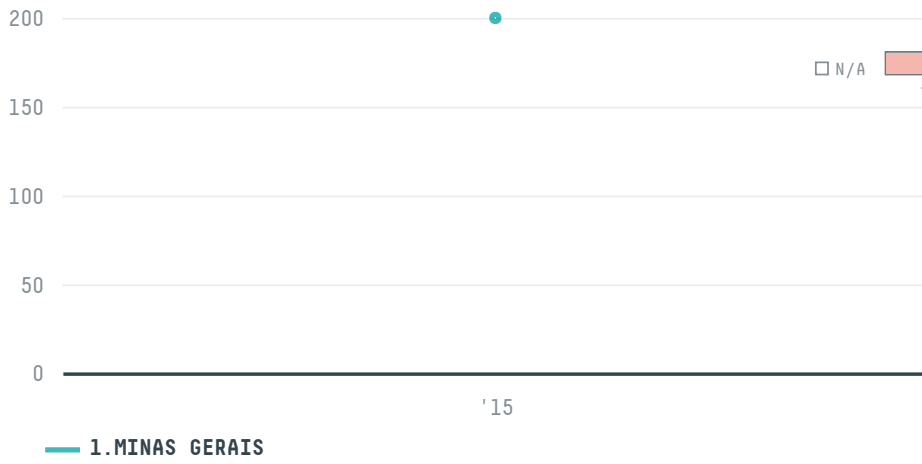

Trase is a partnership between

In collaboration with

and many other organizations

Donors

This website uses cookies to provide you with an improved user experience. By continuing to browse this site, you consent to the use of cookies and similar technologies. Please visit our [privacy policy](#) for further details.

I AGREE