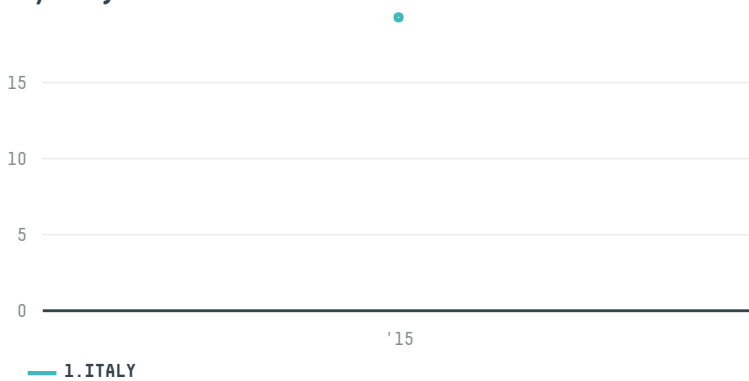

TOP DESTINATION COUNTRIES OF COFFEE IMPORTED BY LOUIS DREYFUS COMMODITIES SUISSE SA (EXP- 0824/14B):