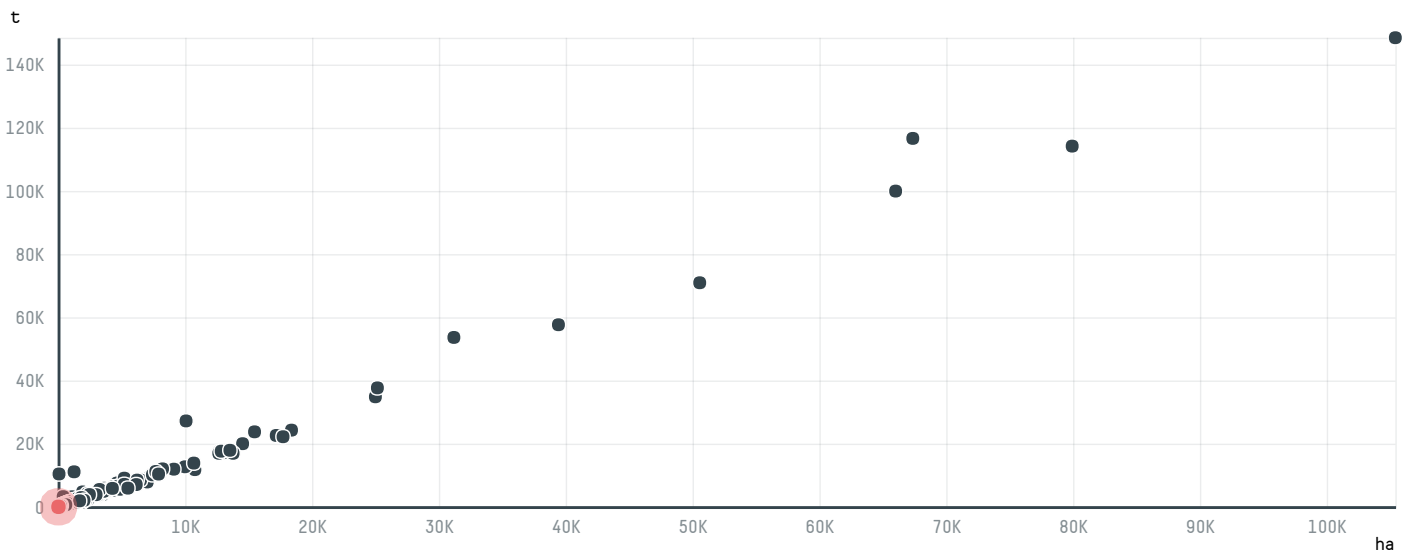

COMPARING COMPANIES IMPORTING COFFEE FROM BRAZIL IN 2015

Trase is a partnership between

In collaboration with

and many other organizations and individuals.

Donors

[Terms of Use](#) · [Privacy policy](#) · [Cookie policy](#) · [Contact us](#)

This website uses cookies to provide you with an improved user experience. By continuing to browse this site, you consent to the use of cookies and similar technologies. Please visit our [privacy policy](#) for further details.

I AGREE