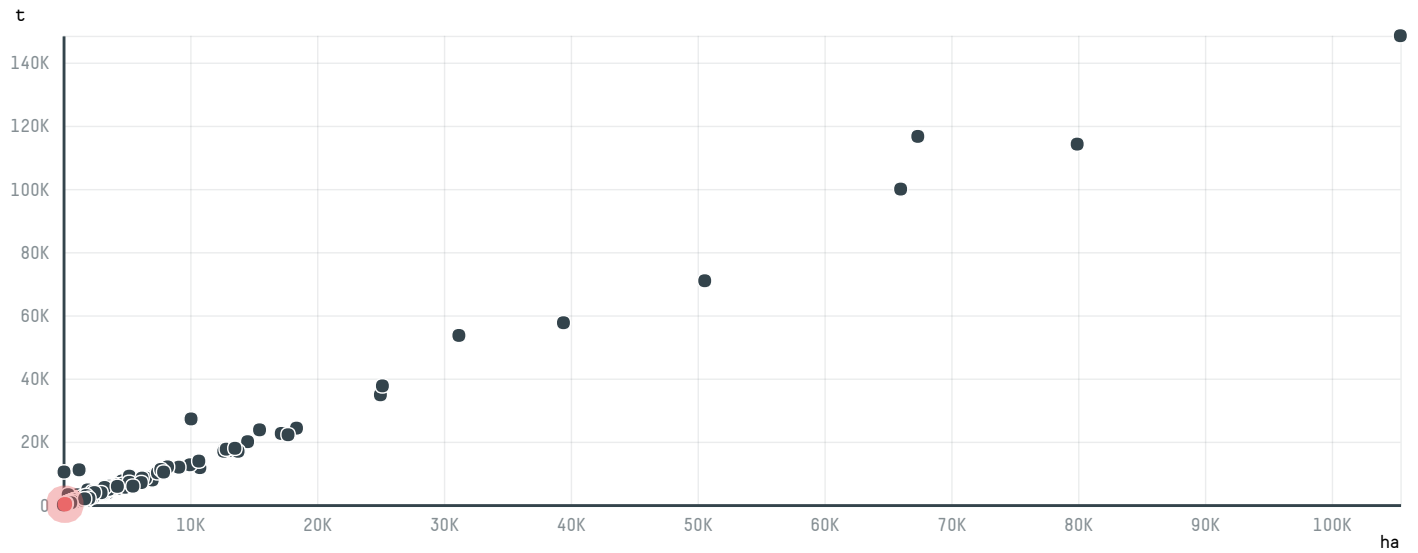

trase

LAVAZZA S.P.A. (EXP-0693/14)

ACTIVITY	COMMODITY	COUNTRY	YEAR
Importer	Coffee	Brazil	2015

LAVAZZA S.P.A. (EXP-0693/14) was the 549th largest importer of coffee from BRAZIL in 2015, accounting for 200 tons. As an importer, LAVAZZA S.P.A. (EXP-0693/14) sources from 23 municipalities, or 3% of the coffee production municipalities. The main destination of the coffee imported by LAVAZZA S.P.A. (EXP-0693/14) is ITALY, accounting for 100% of the total.

TOP DESTINATION COUNTRIES OF COFFEE IMPORTED BY LAVAZZA S.P.A. (EXP-0693/14):

COMPARING COMPANIES IMPORTING COFFEE FROM BRAZIL IN 2015

Trase is a partnership between

In collaboration with

and many other organizations and individuals.