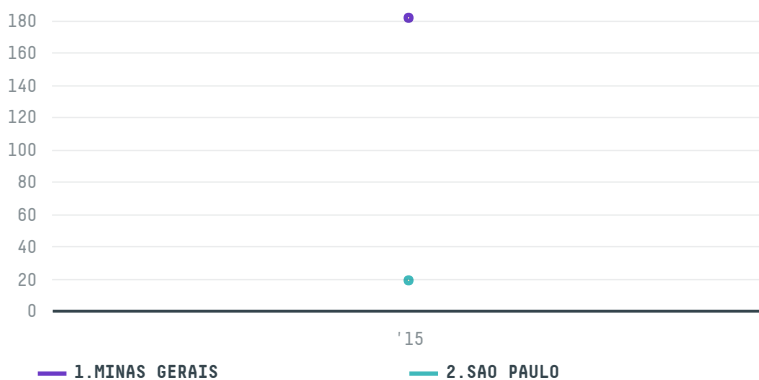

TOP DESTINATION COUNTRIES OF COFFEE IMPORTED BY LAVAZZA S.P.A. (EXP-0693/14):