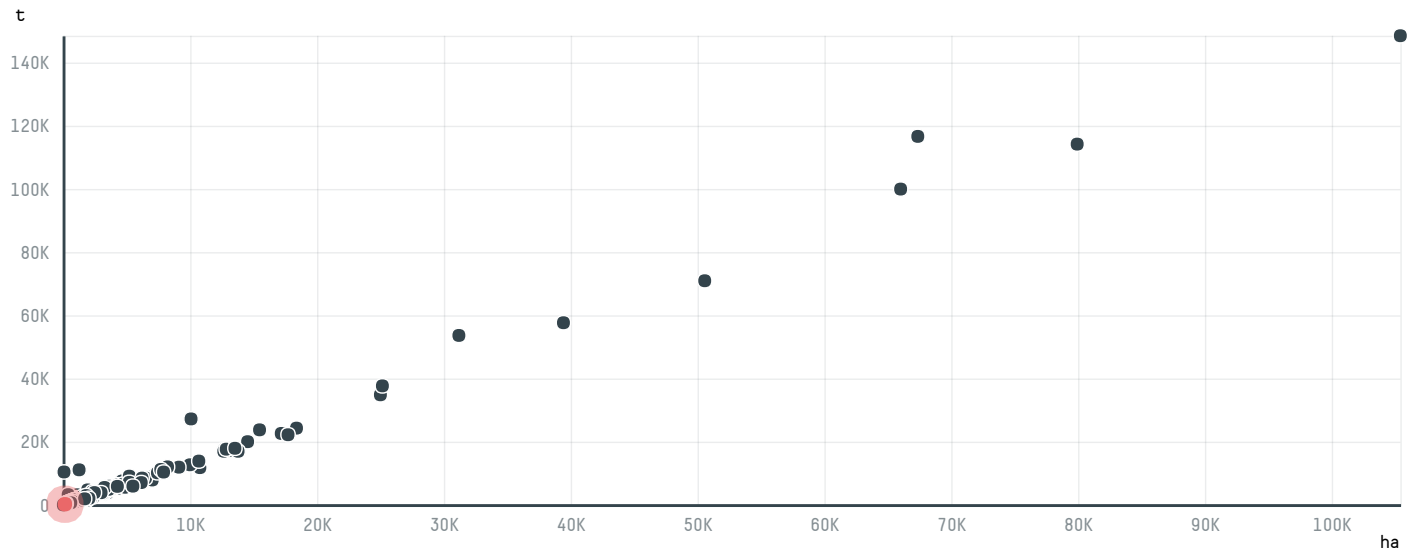

trase

LAVAZZA S.P.A. (EXP-0240/14)

ACTIVITY COMMODITY COUNTRY YEAR
Importer **Coffee** **Brazil** **2015**

LAVAZZA S.P.A. (EXP-0240/14) was the 561st largest importer of coffee from BRAZIL in 2015, accounting for 200 tons. As an importer, LAVAZZA S.P.A. (EXP-0240/14) sources from 23 municipalities, or 3% of the coffee production municipalities. The main destination of the coffee imported by LAVAZZA S.P.A. (EXP-0240/14) is ITALY, accounting for 100% of the total.

TOP DESTINATION COUNTRIES OF COFFEE IMPORTED BY LAVAZZA S.P.A. (EXP-0240/14):

COMPARING COMPANIES IMPORTING COFFEE FROM BRAZIL IN 2015

Trase is a partnership between

In collaboration with

and many other organizations and individuals.