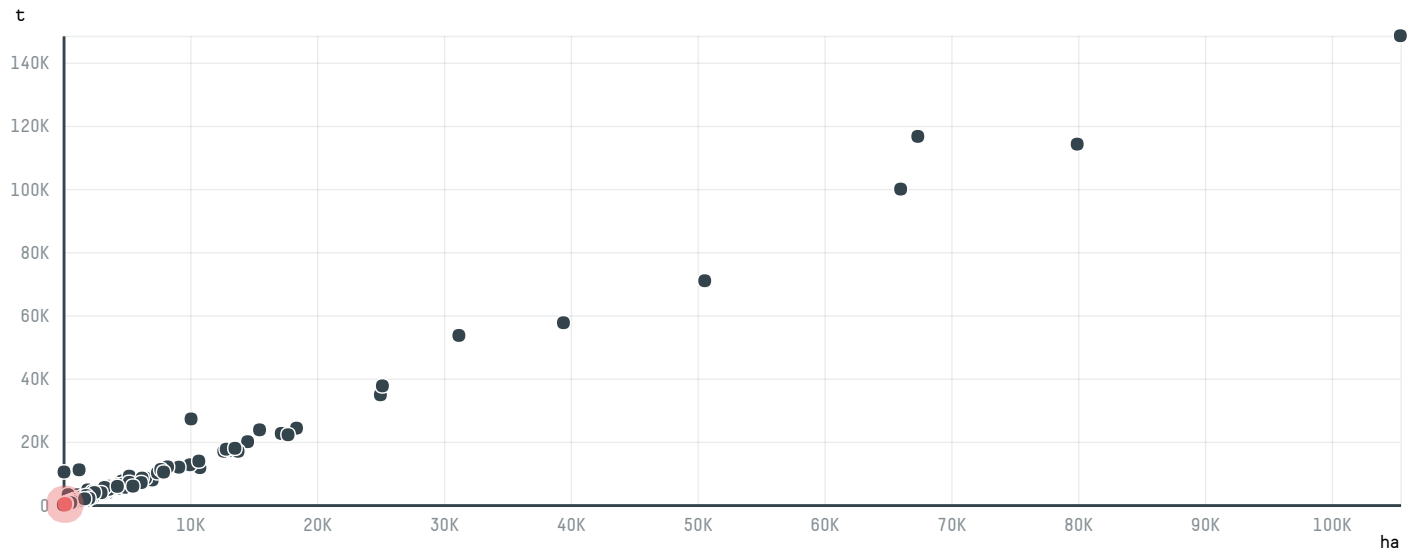

trase

LAVAZZA S.P.A. (EXP-0200/14)

ACTIVITY	COMMODITY	COUNTRY	YEAR
Importer	Coffee	Brazil	2015

LAVAZZA S.P.A. (EXP-0200/14) was the 564th largest importer of coffee from BRAZIL in 2015, accounting for 200 tons. As an importer, LAVAZZA S.P.A. (EXP-0200/14) sources from 23 municipalities, or 3% of the coffee production municipalities. The main destination of the coffee imported by LAVAZZA S.P.A. (EXP-0200/14) is ITALY, accounting for 100% of the total.

TOP DESTINATION COUNTRIES OF COFFEE IMPORTED BY LAVAZZA S.P.A. (EXP-0200/14):

COMPARING COMPANIES IMPORTING COFFEE FROM BRAZIL IN 2015

Trase is a partnership between

In collaboration with

and many other organizations and individuals.