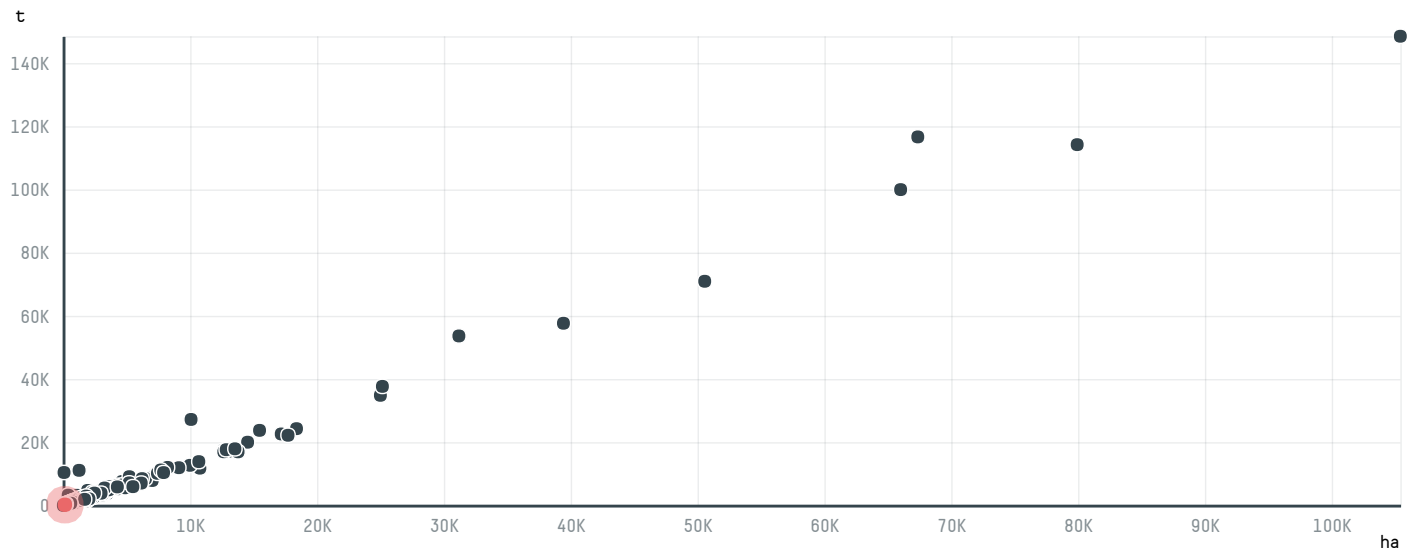

trase

LAVAZZA S.P.A. (EXP-0170/15)

ACTIVITY	COMMODITY	COUNTRY	YEAR
Importer	Coffee	Brazil	2015

LAVAZZA S.P.A. (EXP-0170/15) was the 552nd largest importer of coffee from BRAZIL in 2015, accounting for 200 tons. As an importer, LAVAZZA S.P.A. (EXP-0170/15) sources from 23 municipalities, or 3% of the coffee production municipalities. The main destination of the coffee imported by LAVAZZA S.P.A. (EXP-0170/15) is ITALY, accounting for 100% of the total.

TOP DESTINATION COUNTRIES OF COFFEE IMPORTED BY LAVAZZA S.P.A. (EXP-0170/15):

COMPARING COMPANIES IMPORTING COFFEE FROM BRAZIL IN 2015

Trase is a partnership between

In collaboration with

and many other organizations and individuals.