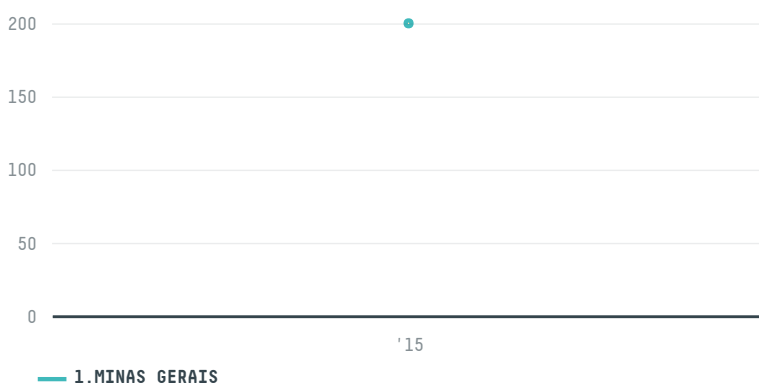

TOP DESTINATION COUNTRIES OF COFFEE IMPORTED BY LAVAZZA S.P.A. (EXP-0170/15):