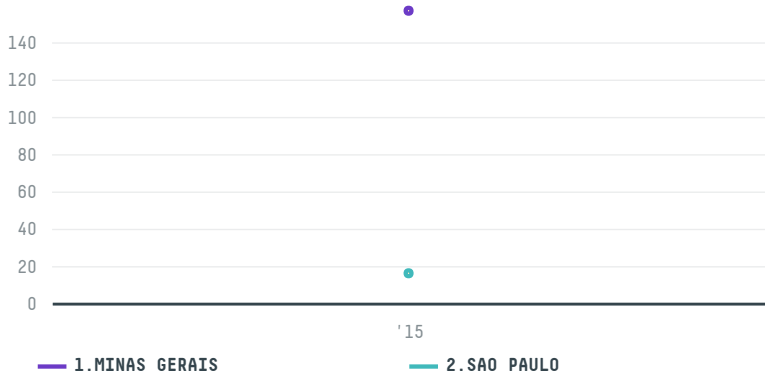

COMPARING COMPANIES IMPORTING COFFEE FROM BRAZIL IN 2015

Trase is a partnership between

In collaboration with

and many other organizations and individuals.

Donors

[Terms of Use](#) · [Privacy policy](#) · [Cookie policy](#) · [Contact us](#)

This website uses cookies to provide you with an improved user experience. By continuing to browse this site, you consent to the use of cookies and similar technologies. Please visit our [privacy policy](#) for further details.

I AGREE