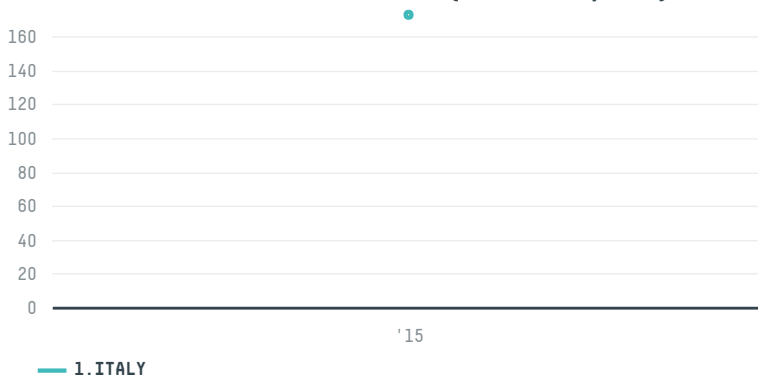

TOP DESTINATION COUNTRIES OF COFFEE IMPORTED BY KONINKLIJKE DOUWE EGBERTS BV (EXP-0993/14I):