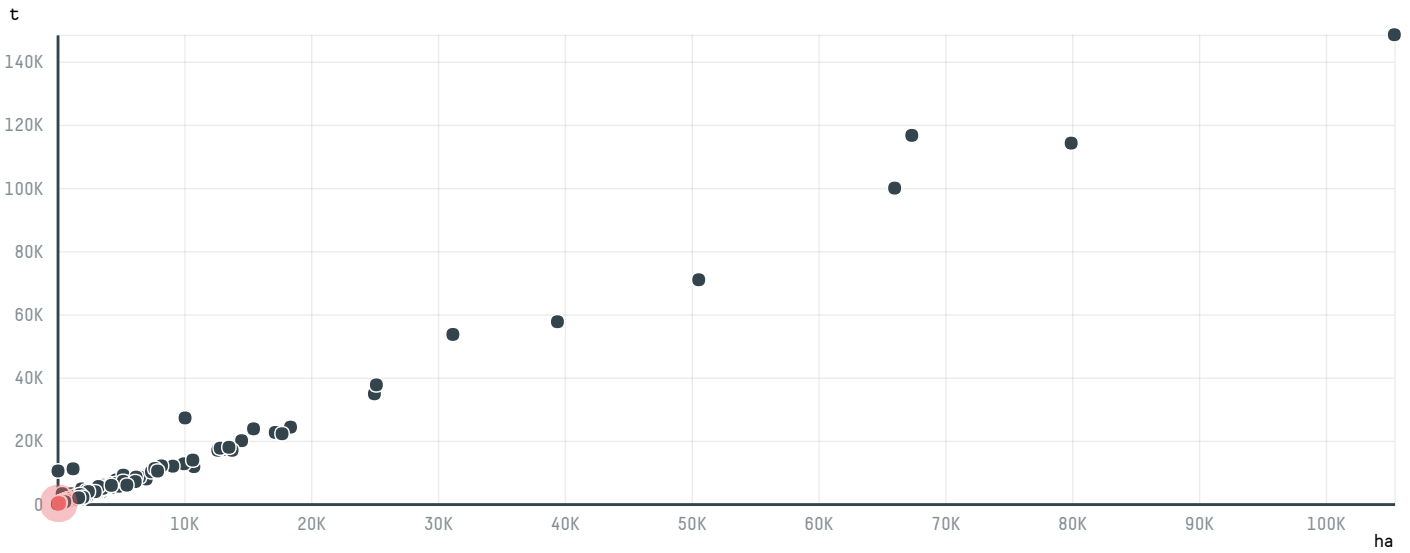

## KONINKLIJKE DOUWE EGBERTS BV (EXP- 0993/14I)

ACTIVITY	COMMODITY	COUNTRY	YEAR
<b>Importer</b>	<b>Coffee</b>	<b>Brazil</b>	<b>2015</b>

KONINKLIJKE DOUWE EGBERTS BV (EXP-0993/14I) was the 618th largest importer of coffee from BRAZIL in 2015, accounting for 173 tons. As an importer, KONINKLIJKE DOUWE EGBERTS BV (EXP-0993/14I) sources from 23 municipalities, or 3% of the coffee production municipalities. The main destination of the coffee imported by KONINKLIJKE DOUWE EGBERTS BV (EXP-0993/14I) is ITALY, accounting for 100% of the total.

### TOP DESTINATION COUNTRIES OF COFFEE IMPORTED BY KONINKLIJKE DOUWE EGBERTS BV (EXP-0993/14I):

□ N/A  <5K  >5K  >100K  >300K  >1M

COMPARING COMPANIES IMPORTING COFFEE FROM BRAZIL IN 2015

Trase is a partnership between