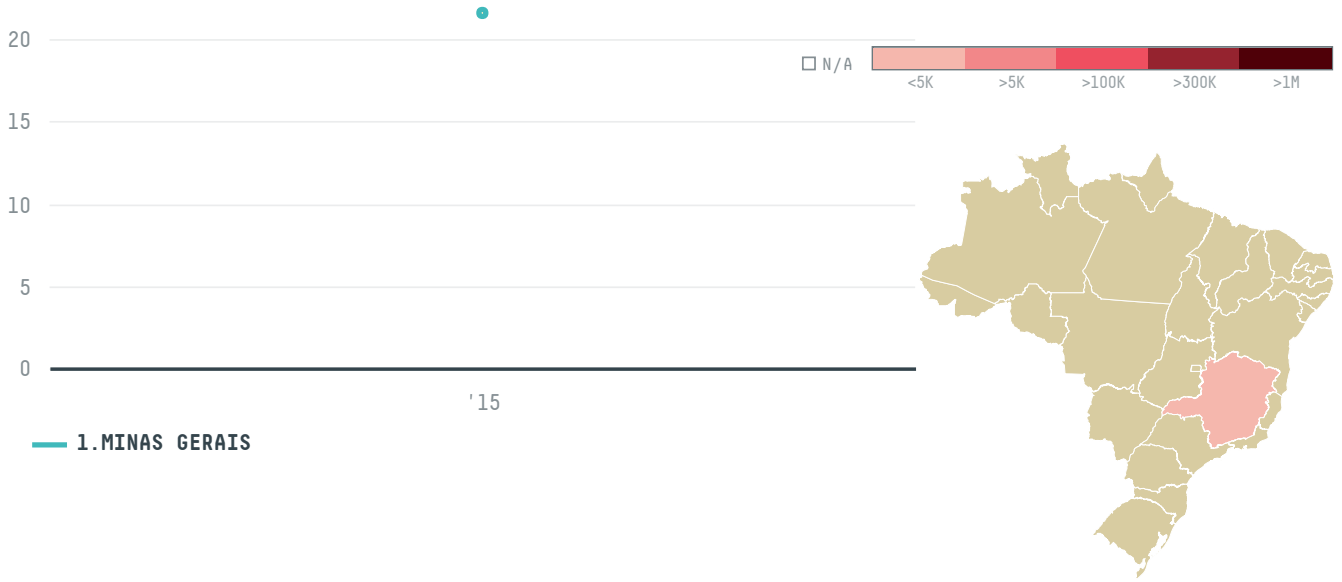

Trase is a partnership between

In collaboration with

and many other organizations

Donors

This website uses cookies to provide you with an improved user experience. By continuing to browse this site, you consent to the use of cookies and similar technologies. Please visit our [privacy policy](#) for further details.

I AGREE