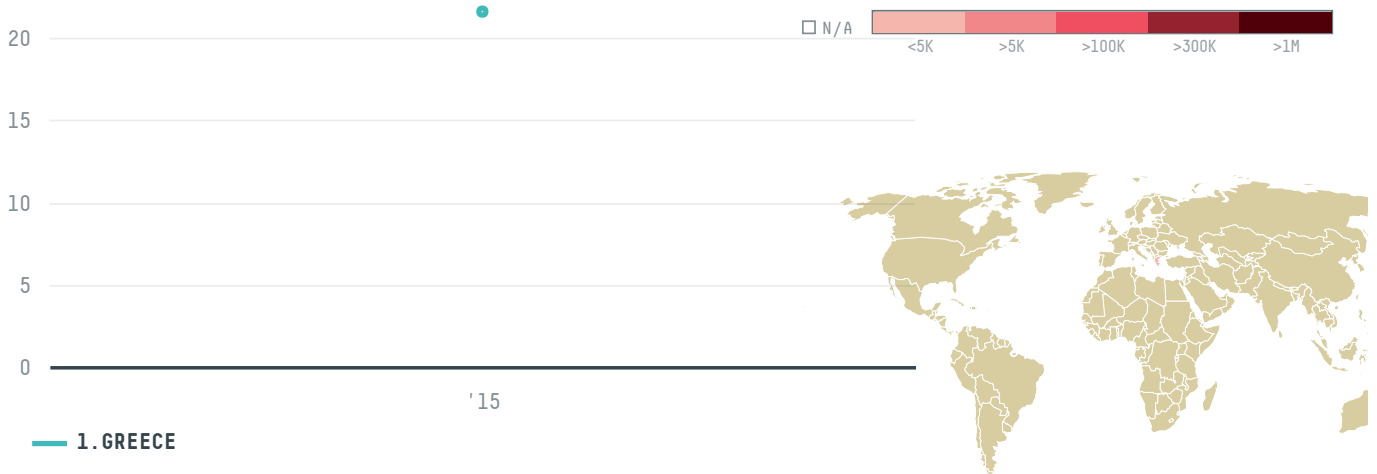

TOP DESTINATION COUNTRIES OF COFFEE IMPORTED BY VOLCAFE LTD. (EXP-0486/15):

This website uses cookies to provide you with an improved user experience. By continuing to browse this site, you consent to the use of cookies and similar technologies. Please visit our [privacy policy](#) for further details.

I AGREE