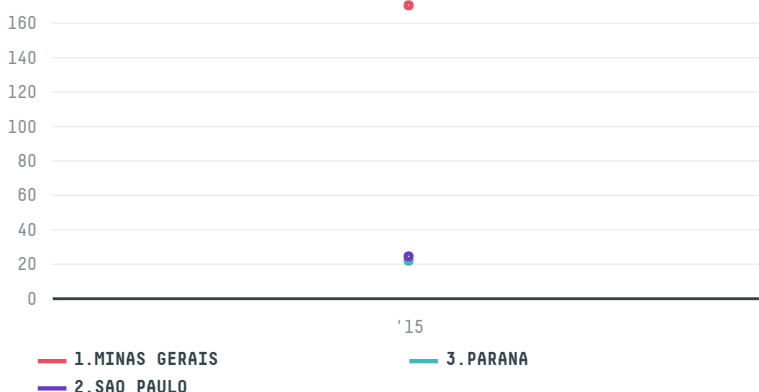

TOP DESTINATION COUNTRIES OF COFFEE IMPORTED BY TALOCA AG (EXP-1045/14):