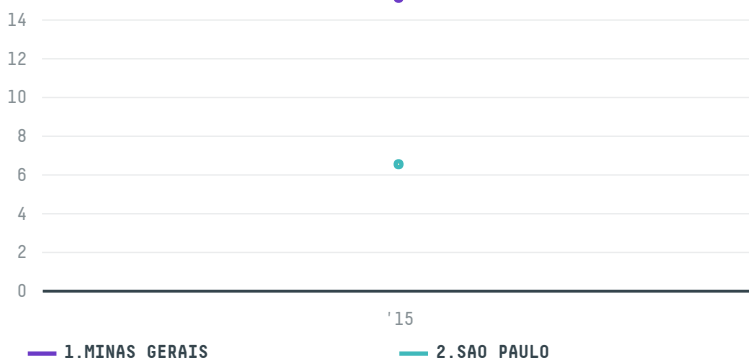

TOP DESTINATION COUNTRIES OF COFFEE IMPORTED BY N.V. COFFEETEAM S.A. (EXP-1092/14):