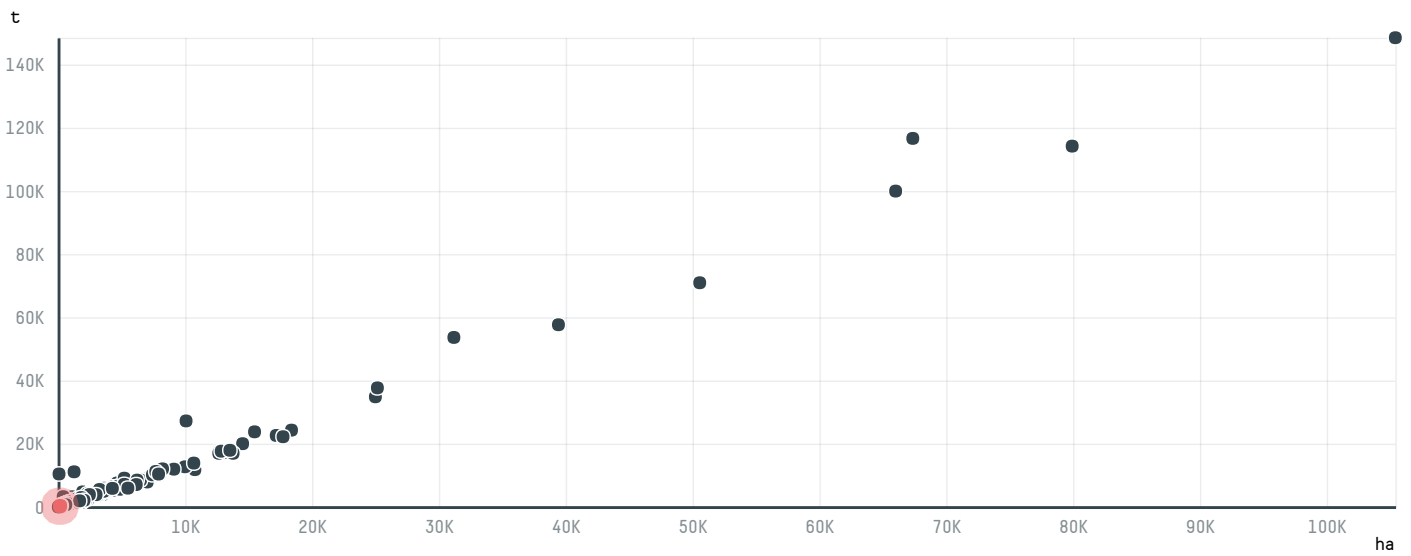

COMPARING COMPANIES IMPORTING COFFEE FROM BRAZIL IN 2015

Trase is a partnership between

In collaboration with

and many other organizations and individuals.

Donors

[Terms of Use](#) · [Privacy policy](#) · [Cookie policy](#) · [Contact us](#)

This website uses cookies to provide you with an improved user experience. By continuing to browse this site, you consent to the use of cookies and similar technologies. Please visit our [privacy policy](#) for further details.

I AGREE