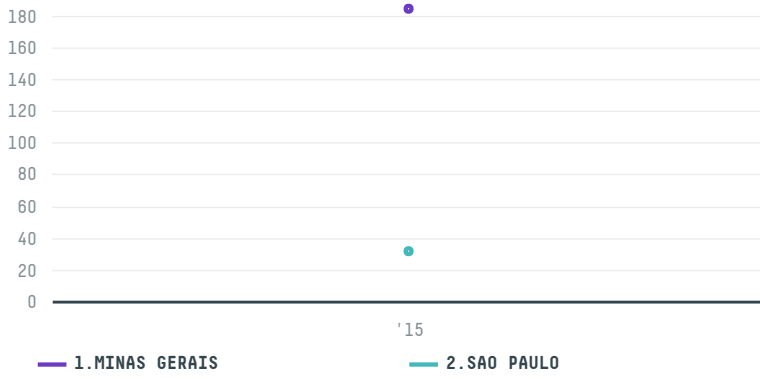

COMPARING COMPANIES IMPORTING COFFEE FROM BRAZIL IN 2015

Trase is a partnership between

In collaboration with

and many other organizations and individuals.

Donors

[Terms of Use](#) · [Privacy policy](#) · [Cookie policy](#) · [Contact us](#)

This website uses cookies to provide you with an improved user experience. By continuing to browse this site, you consent to the use of cookies and similar technologies. Please visit our [privacy policy](#) for further details.

I AGREE