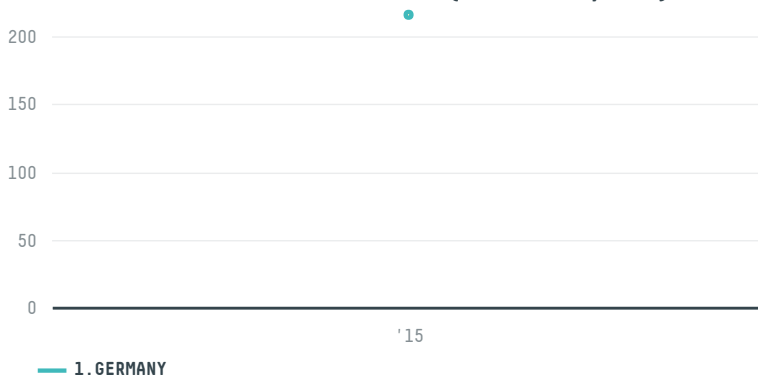

TOP DESTINATION COUNTRIES OF COFFEE IMPORTED BY KONINKLIJKE DOUWE EGBERTS BV (EXP-0994/14D):