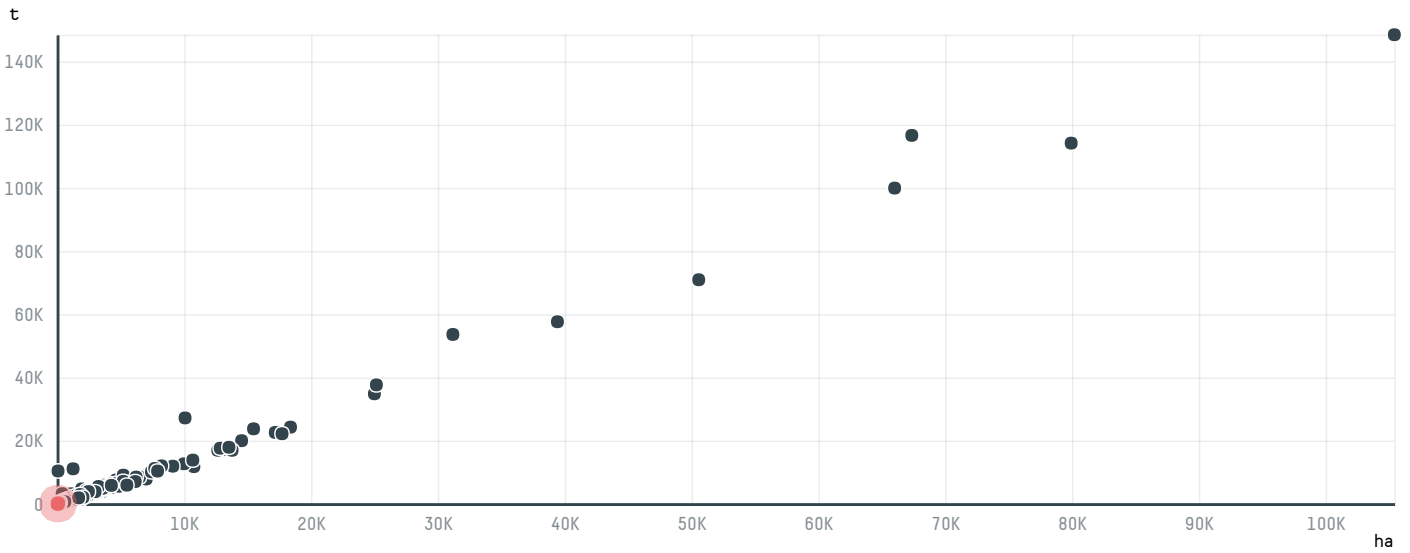

COMPARING COMPANIES IMPORTING COFFEE FROM BRAZIL IN 2015

Trase is a partnership between

In collaboration with

and many other organizations and individuals.

Donors

[Terms of Use](#) · [Privacy policy](#) · [Cookie policy](#) · [Contact us](#)

This website uses cookies to provide you with an improved user experience. By continuing to browse this site, you consent to the use of cookies and similar technologies. Please visit our [privacy policy](#) for further details.

I AGREE