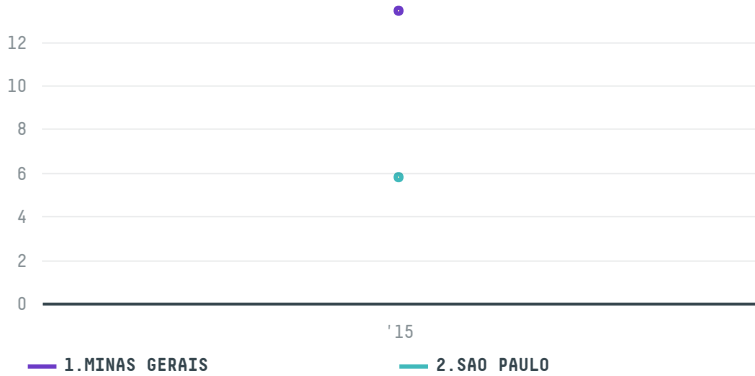

COMPARING COMPANIES IMPORTING COFFEE FROM BRAZIL IN 2015

Trase is a partnership between

In collaboration with

and many other organizations and individuals.

Donors

[Terms of Use](#) · [Privacy policy](#) · [Cookie policy](#) · [Contact us](#)

This website uses cookies to provide you with an improved user experience. By continuing to browse this site, you consent to the use of cookies and similar technologies. Please visit our [privacy policy](#) for further details.

I AGREE