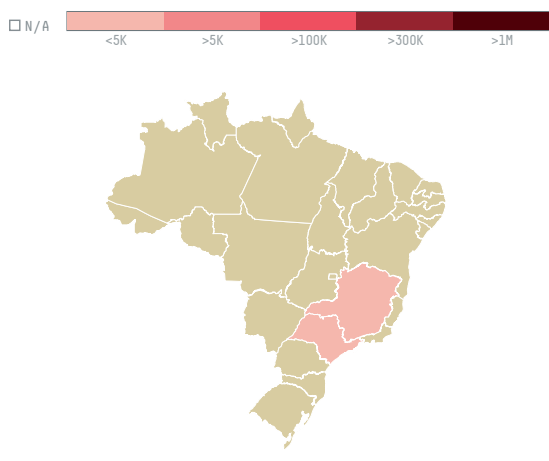

trase

HAMBURG COFFEE COMPANY, HACOFCO MBH (EXP-0756/14F)

ACTIVITY: **Importer**
COMMODITY: **Coffee**
COUNTRY: **Brazil**
YEAR: **2015**

HAMBURG COFFEE COMPANY, HACOFCO MBH (EXP-0756/14F) was the 1430th largest importer of coffee from BRAZIL in 2015, accounting for 19 tons. As an importer, HAMBURG COFFEE COMPANY, HACOFCO MBH (EXP-0756/14F) sources from 49 municipalities, or 6% of the coffee production municipalities. The main destination of the coffee imported by HAMBURG COFFEE COMPANY, HACOFCO MBH (EXP-0756/14F) is GERMANY, accounting for 100% of the total.

TOP DESTINATION COUNTRIES OF COFFEE IMPORTED BY HAMBURG COFFEE COMPANY, HACOFCO MBH (EXP-0756/14F):

Legend: N/A, <5K, >5K, >100K, >300K, >1M

COMPARING COMPANIES IMPORTING COFFEE FROM BRAZIL IN 2015

Trase is a partnership between