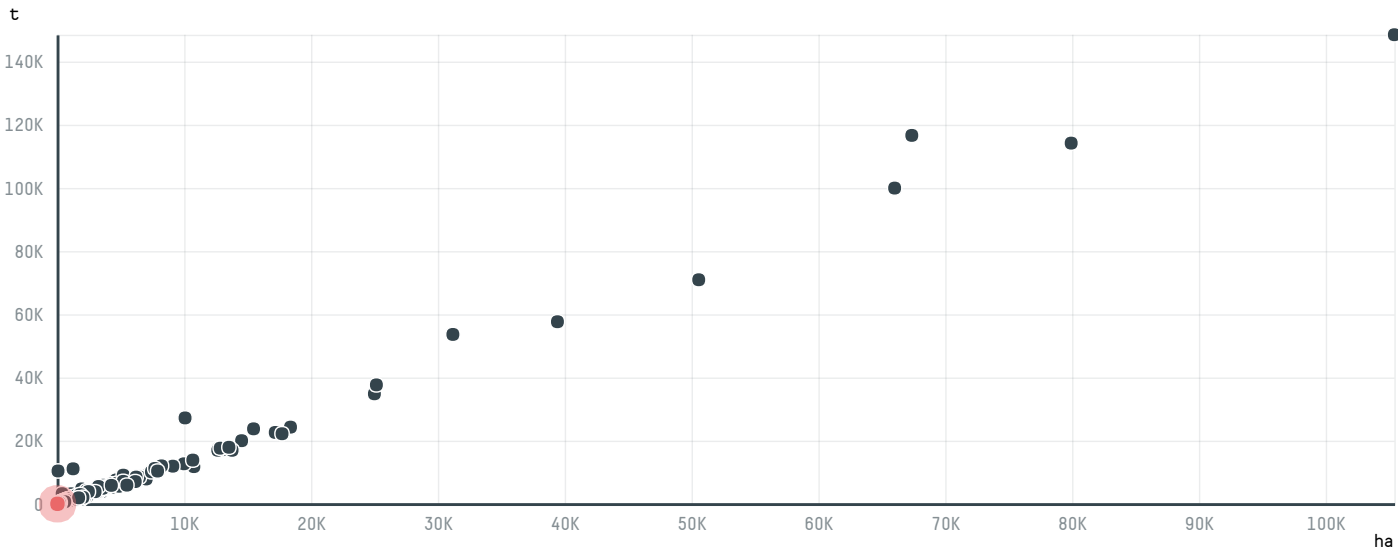

trase

HAMBURG COFFEE COMPANY, HACOFCO MBH (EXP-0756/14F)

ACTIVITY: **Importer**
COMMODITY: **Coffee**
COUNTRY: **Brazil**
YEAR: **2015**

HAMBURG COFFEE COMPANY, HACOFCO MBH (EXP-0756/14F) was the 1430th largest importer of coffee from BRAZIL in 2015, accounting for 19 tons. As an importer, HAMBURG COFFEE COMPANY, HACOFCO MBH (EXP-0756/14F) sources from 49 municipalities, or 6% of the coffee production municipalities. The main destination of the coffee imported by HAMBURG COFFEE COMPANY, HACOFCO MBH (EXP-0756/14F) is GERMANY, accounting for 100% of the total.

TOP DESTINATION COUNTRIES OF COFFEE IMPORTED BY HAMBURG COFFEE COMPANY, HACOFCO MBH (EXP-0756/14F):

Legend: N/A, <5K, >5K, >100K, >300K, >1M

COMPARING COMPANIES IMPORTING COFFEE FROM BRAZIL IN 2015

Trase is a partnership between