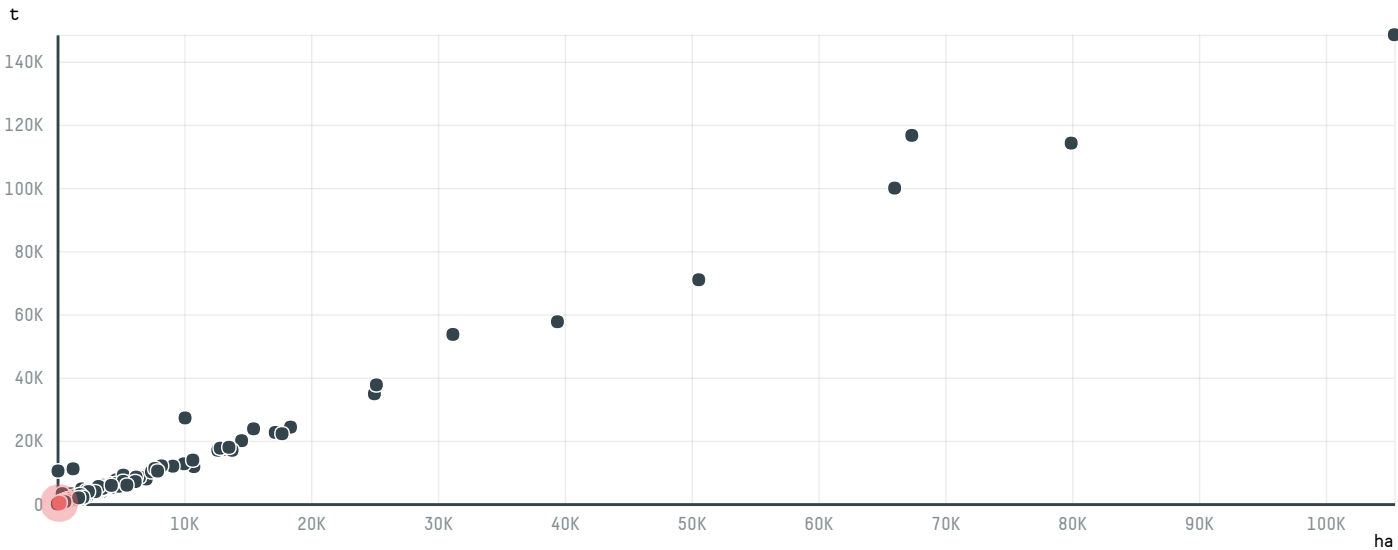

### TOP DESTINATION COUNTRIES OF COFFEE IMPORTED BY HAMBURG COFFEE COMPANY - HACOFCO MBH (EXP-0761/14G):

□ N/A

<5K >5K >100K >300K >1M

COMPARING COMPANIES IMPORTING COFFEE FROM BRAZIL IN 2015

Trase is a partnership between