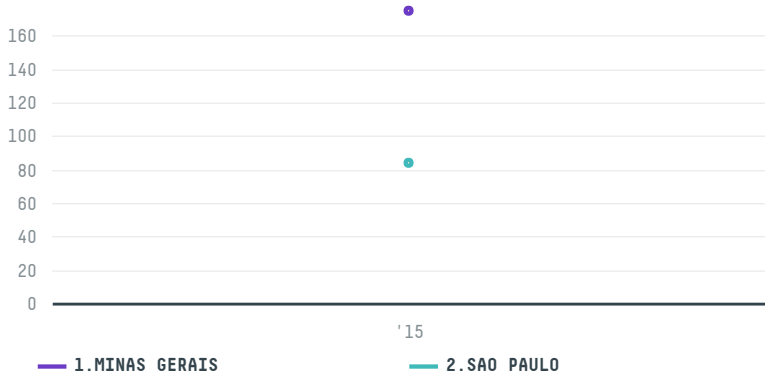

COMPARING COMPANIES IMPORTING COFFEE FROM BRAZIL IN 2015

Trase is a partnership between

In collaboration with

and many other organizations and individuals.

Donors

[Terms of Use](#) · [Privacy policy](#) · [Cookie policy](#) · [Contact us](#)

This website uses cookies to provide you with an improved user experience. By continuing to browse this site, you consent to the use of cookies and similar technologies. Please visit our [privacy policy](#) for further details.

I AGREE