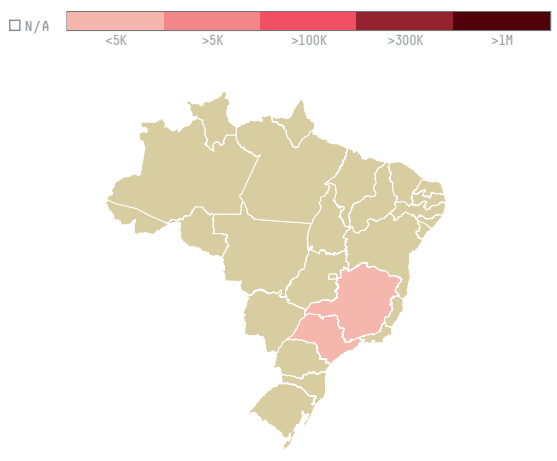

## HAMBURG COFFEE COMPANY - HACOFCO MBH (EXP-0761/14G)

ACTIVITY	COMMODITY	COUNTRY	YEAR
<b>Importer</b>	<b>Coffee</b>	<b>Brazil</b>	<b>2015</b>

HAMBURG COFFEE COMPANY - HACOFCO MBH (EXP-0761/14G) was the 461st largest importer of coffee from BRAZIL in 2015, accounting for 259 tons. As an importer, HAMBURG COFFEE COMPANY - HACOFCO MBH (EXP-0761/14G) sources from 49 municipalities, or 6% of the coffee production municipalities. The main destination of the coffee imported by HAMBURG COFFEE COMPANY - HACOFCO MBH (EXP-0761/14G) is GERMANY, accounting for 100% of the total.

### TOP DESTINATION COUNTRIES OF COFFEE IMPORTED BY HAMBURG COFFEE COMPANY - HACOFCO MBH (EXP-0761/14G):

□ N/A

<5K >5K >100K >300K >1M

COMPARING COMPANIES IMPORTING COFFEE FROM BRAZIL IN 2015

Trase is a partnership between