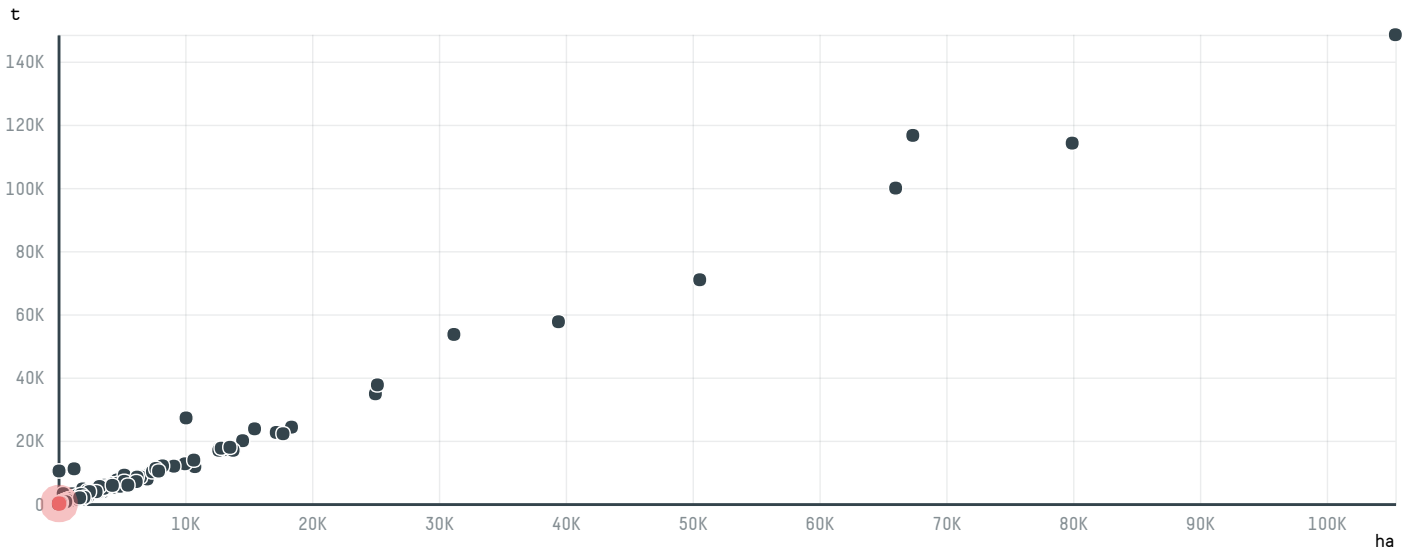

### TOP DESTINATION COUNTRIES OF COFFEE IMPORTED BY GOLLUCKE + ROTHFOS GMBH (EXP-0890/14):

□ N/A  <5K  >5K  >100K  >300K  >1M

COMPARING COMPANIES IMPORTING COFFEE FROM BRAZIL IN 2015

Trase is a partnership between