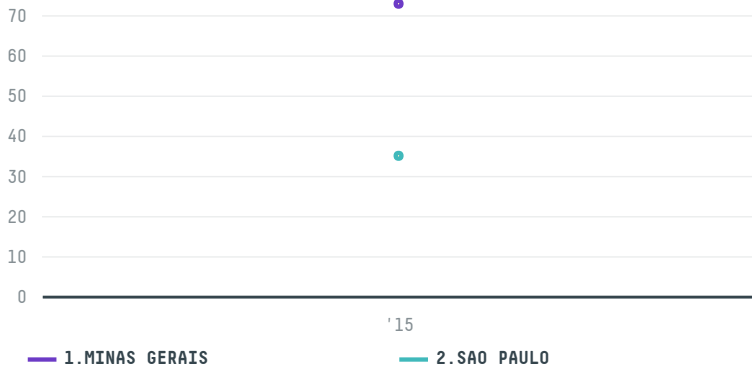

COMPARING COMPANIES IMPORTING COFFEE FROM BRAZIL IN 2015

Trase is a partnership between

In collaboration with

and many other organizations and individuals.

Donors

[Terms of Use](#) · [Privacy policy](#) · [Cookie policy](#) · [Contact us](#)

This website uses cookies to provide you with an improved user experience. By continuing to browse this site, you consent to the use of cookies and similar technologies. Please visit our [privacy policy](#) for further details.

I AGREE