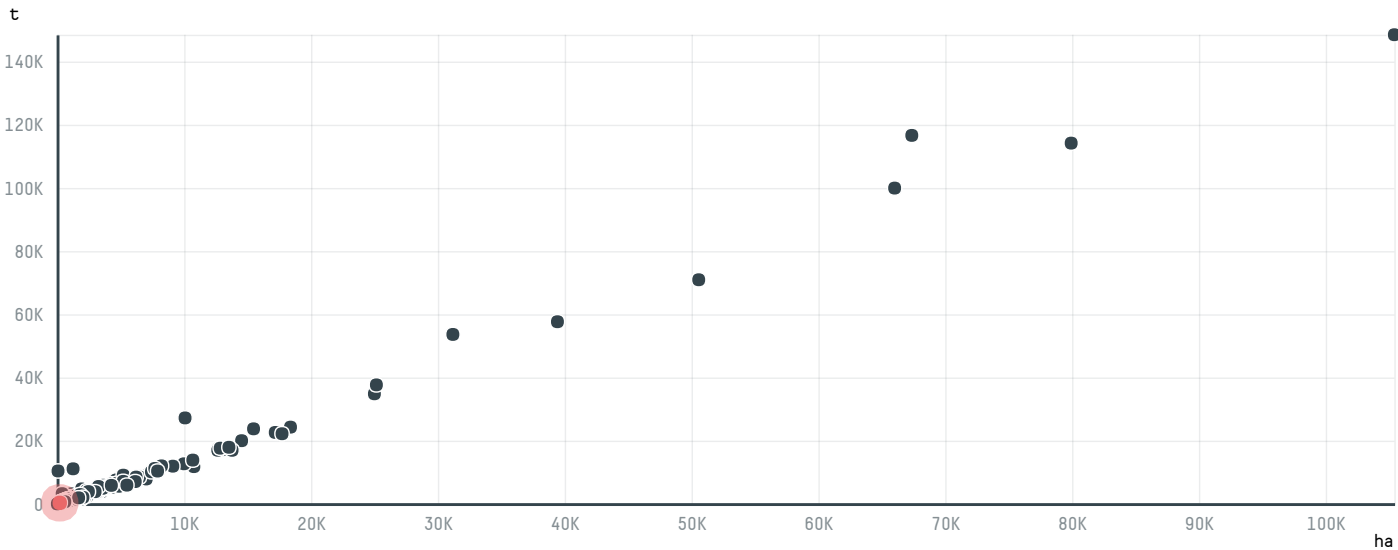

trase

GOLLUCKE + ROTHFOS GMBH (EXP-0867/15)

ACTIVITY	COMMODITY	COUNTRY	YEAR
Importer	Coffee	Brazil	2015

GOLLUCKE + ROTHFOS GMBH (EXP-0867/15) was the 389th largest importer of coffee from BRAZIL in 2015, accounting for 324 tons. As an importer, GOLLUCKE + ROTHFOS GMBH (EXP-0867/15) sources from 49 municipalities, or 6% of the coffee production municipalities. The main destination of the coffee imported by GOLLUCKE + ROTHFOS GMBH (EXP-0867/15) is GERMANY, accounting for 100% of the total.

TOP DESTINATION COUNTRIES OF COFFEE IMPORTED BY GOLLUCKE + ROTHFOS GMBH (EXP-0867/15):

□ N/A <5K >5K >100K >300K >1M

COMPARING COMPANIES IMPORTING COFFEE FROM BRAZIL IN 2015

Trase is a partnership between