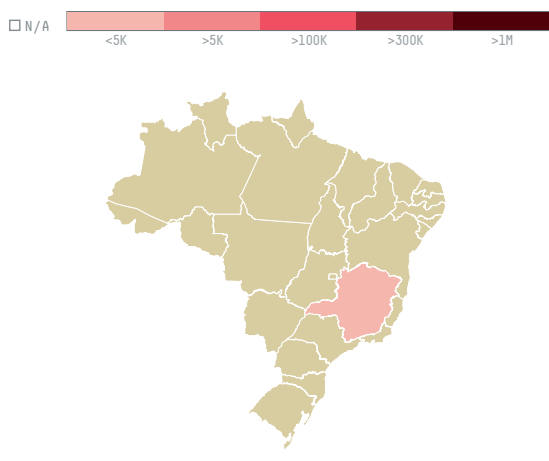

trase

GOLLUCKE + ROTHFOS GMBH (EXP-0867/15)

ACTIVITY	COMMODITY	COUNTRY	YEAR
Importer	Coffee	Brazil	2015

GOLLUCKE + ROTHFOS GMBH (EXP-0867/15) was the 389th largest importer of coffee from BRAZIL in 2015, accounting for 324 tons. As an importer, GOLLUCKE + ROTHFOS GMBH (EXP-0867/15) sources from 49 municipalities, or 6% of the coffee production municipalities. The main destination of the coffee imported by GOLLUCKE + ROTHFOS GMBH (EXP-0867/15) is GERMANY, accounting for 100% of the total.

TOP DESTINATION COUNTRIES OF COFFEE IMPORTED BY GOLLUCKE + ROTHFOS GMBH (EXP-0867/15):

□ N/A <5K >5K >100K >300K >1M

COMPARING COMPANIES IMPORTING COFFEE FROM BRAZIL IN 2015

Trase is a partnership between