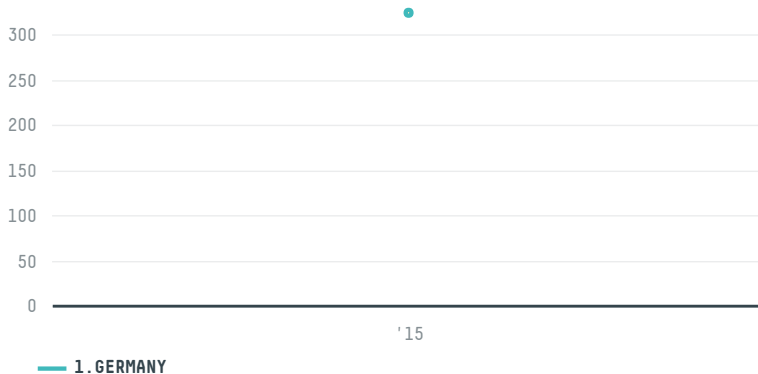

TOP DESTINATION COUNTRIES OF COFFEE IMPORTED BY GOLLUCKE + ROTHFOS GMBH (EXP-0867/15):