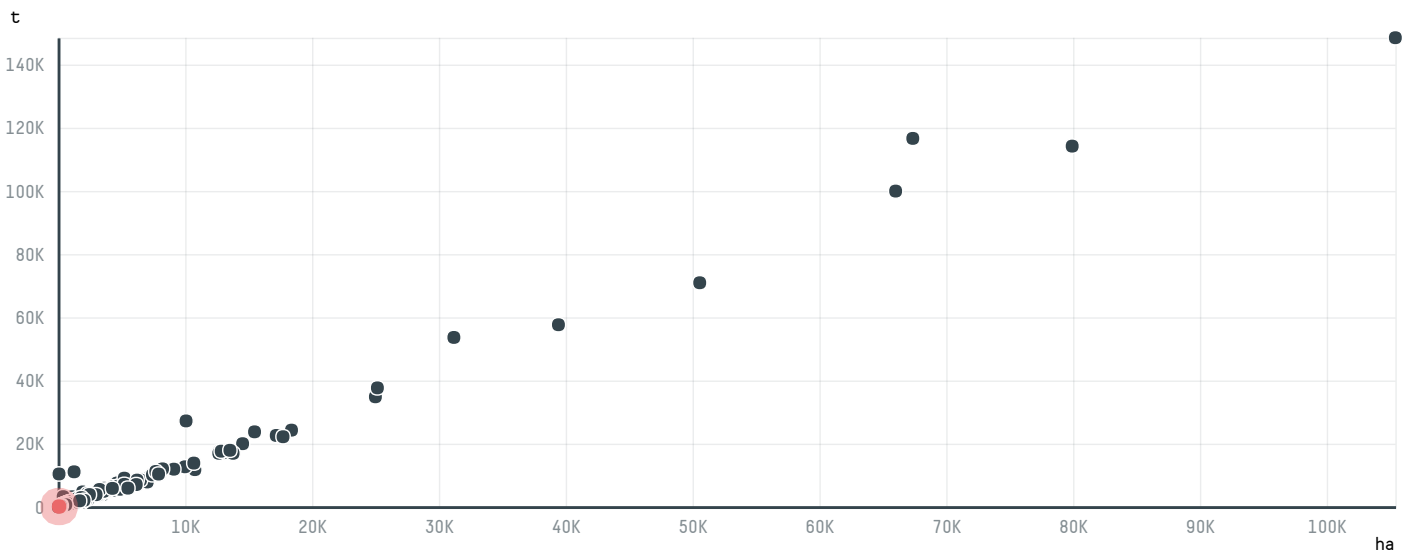

trase

GOLLUCKE + ROTHFOS GMBH (EXP-0697/14A)

ACTIVITY	COMMODITY	COUNTRY	YEAR
Importer	Coffee	Brazil	2015

GOLLUCKE + ROTHFOS GMBH (EXP-0697/14A) was the 771st largest importer of coffee from BRAZIL in 2015, accounting for 108 tons. As an importer, GOLLUCKE + ROTHFOS GMBH (EXP-0697/14A) sources from 49 municipalities, or 6% of the coffee production municipalities. The main destination of the coffee imported by GOLLUCKE + ROTHFOS GMBH (EXP-0697/14A) is GERMANY, accounting for 100% of the total.

TOP DESTINATION COUNTRIES OF COFFEE IMPORTED BY GOLLUCKE + ROTHFOS GMBH (EXP-0697/14A):

COMPARING COMPANIES IMPORTING COFFEE FROM BRAZIL IN 2015

Trase is a partnership between

In collaboration with

and many other organizations and individuals.