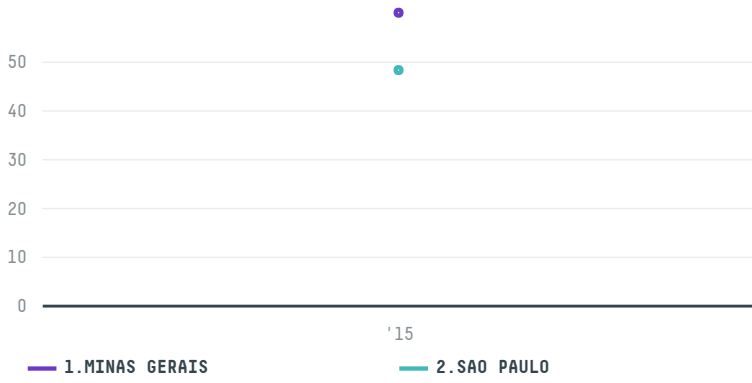

COMPARING COMPANIES IMPORTING COFFEE FROM BRAZIL IN 2015

Trase is a partnership between

In collaboration with

and many other organizations and individuals.

Donors

[Terms of Use](#) · [Privacy policy](#) · [Cookie policy](#) · [Contact us](#)

This website uses cookies to provide you with an improved user experience. By continuing to browse this site, you consent to the use of cookies and similar technologies. Please visit our [privacy policy](#) for further details.

I AGREE