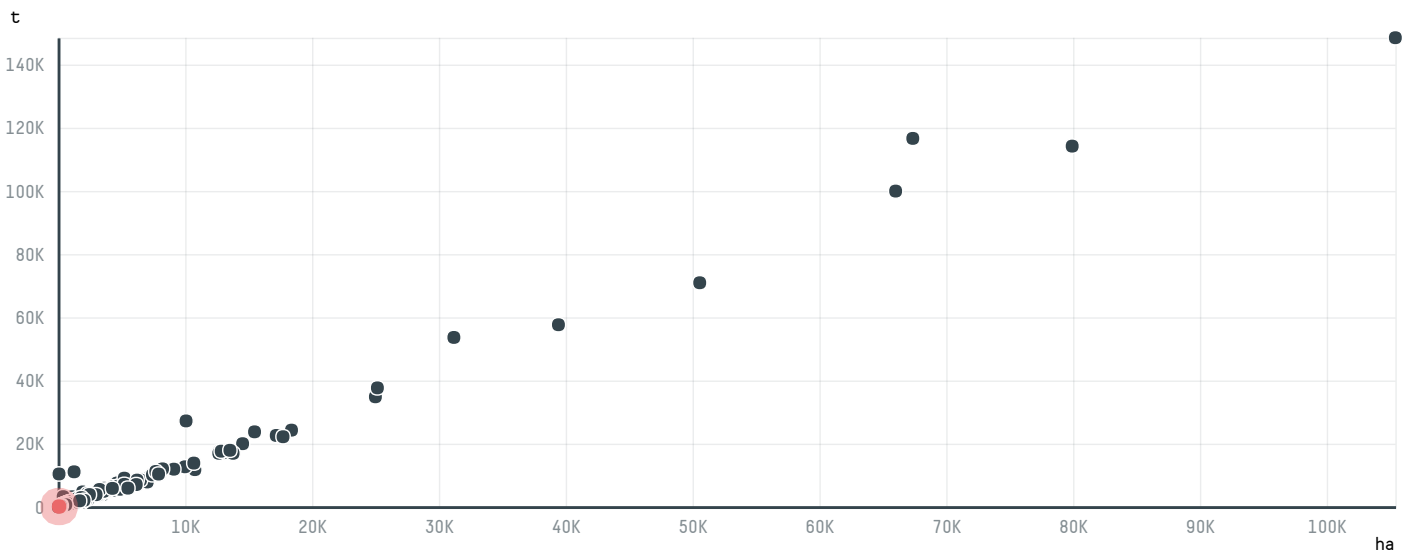

trase

GOLLUCKE + ROTHFOS GMBH (EXP-0696/14B)

ACTIVITY	COMMODITY	COUNTRY	YEAR
Importer	Coffee	Brazil	2015

GOLLUCKE + ROTHFOS GMBH (EXP-0696/14B) was the 758th largest importer of coffee from BRAZIL in 2015, accounting for 108 tons. As an importer, GOLLUCKE + ROTHFOS GMBH (EXP-0696/14B) sources from 49 municipalities, or 6% of the coffee production municipalities. The main destination of the coffee imported by GOLLUCKE + ROTHFOS GMBH (EXP-0696/14B) is GERMANY, accounting for 100% of the total.

TOP DESTINATION COUNTRIES OF COFFEE IMPORTED BY GOLLUCKE + ROTHFOS GMBH (EXP-0696/14B):

COMPARING COMPANIES IMPORTING COFFEE FROM BRAZIL IN 2015

Trase is a partnership between

In collaboration with

and many other organizations and individuals.