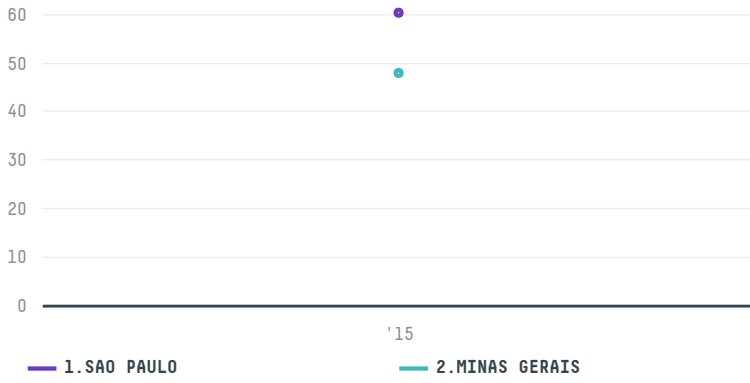

COMPARING COMPANIES IMPORTING COFFEE FROM BRAZIL IN 2015

Trase is a partnership between

In collaboration with

and many other organizations and individuals.

Donors

[Terms of Use](#) · [Privacy policy](#) · [Cookie policy](#) · [Contact us](#)

This website uses cookies to provide you with an improved user experience. By continuing to browse this site, you consent to the use of cookies and similar technologies. Please visit our [privacy policy](#) for further details.

I AGREE