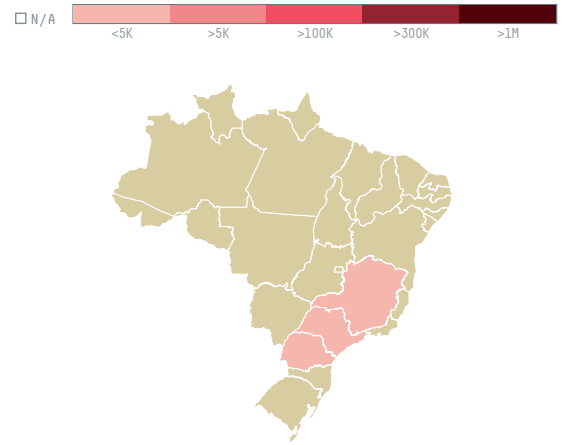

COMPARING COMPANIES IMPORTING COFFEE FROM BRAZIL IN 2015

Trase is a partnership between

In collaboration with

and many other organizations and individuals.

Donors

[Terms of Use](#) · [Privacy policy](#) · [Cookie policy](#) · [Contact us](#)

This website uses cookies to provide you with an improved user experience. By continuing to browse this site, you consent to the use of cookies and similar technologies. Please visit our [privacy policy](#) for further details.

I AGREE