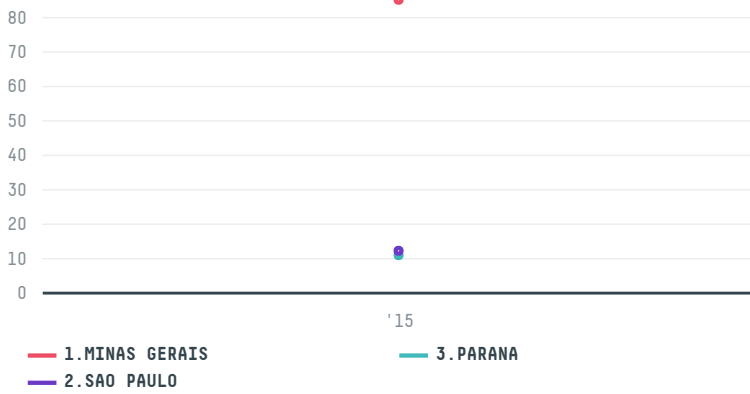

COMPARING COMPANIES IMPORTING COFFEE FROM BRAZIL IN 2015

Trase is a partnership between

In collaboration with

and many other organizations and individuals.

Donors

[Terms of Use](#) · [Privacy policy](#) · [Cookie policy](#) · [Contact us](#)

This website uses cookies to provide you with an improved user experience. By continuing to browse this site, you consent to the use of cookies and similar technologies. Please visit our [privacy policy](#) for further details.

I AGREE