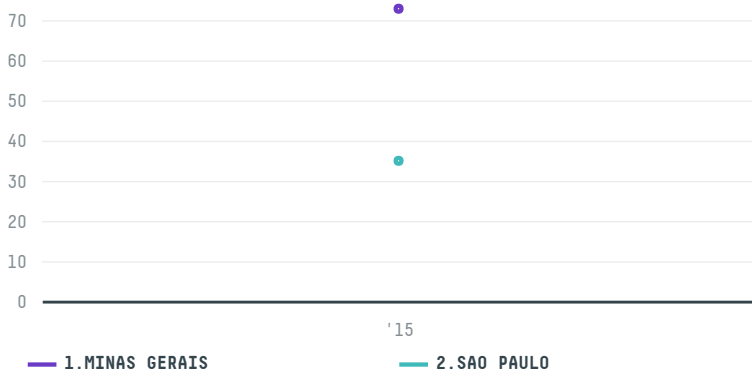

COMPARING COMPANIES IMPORTING COFFEE FROM BRAZIL IN 2015

Trase is a partnership between

In collaboration with

and many other organizations and individuals.

Donors

[Terms of Use](#) · [Privacy policy](#) · [Cookie policy](#) · [Contact us](#)

This website uses cookies to provide you with an improved user experience. By continuing to browse this site, you consent to the use of cookies and similar technologies. Please visit our [privacy policy](#) for further details.

I AGREE