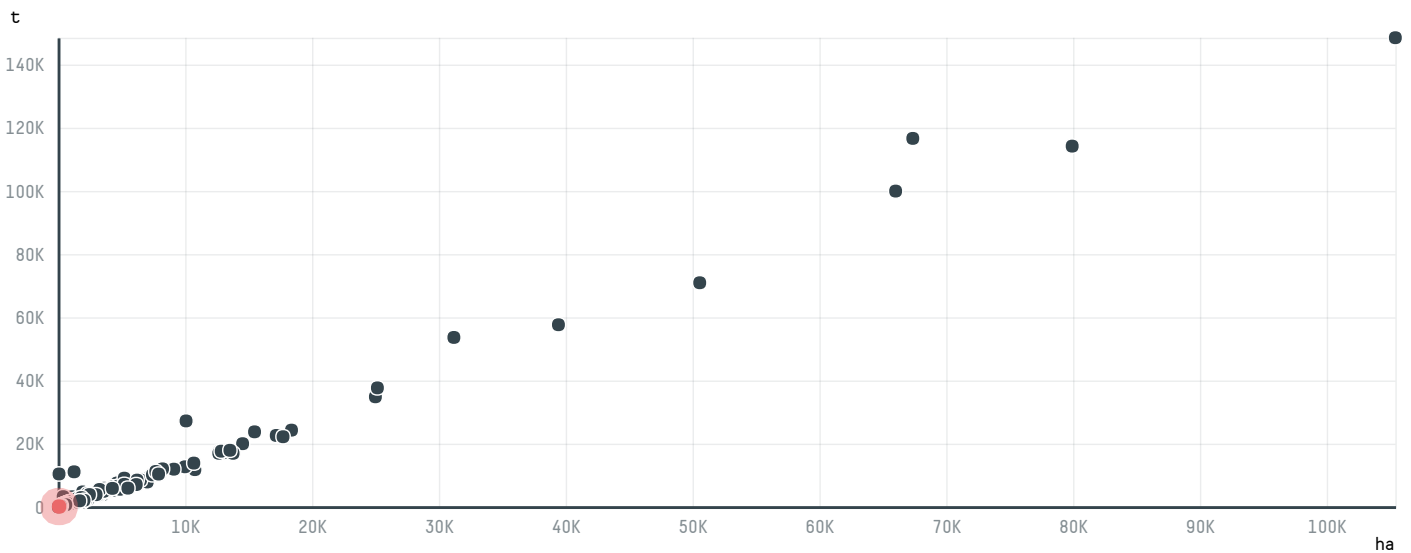

trase

GOLLUCKE + ROTHFOS GMBH (EXP-0649/14)

ACTIVITY	COMMODITY	COUNTRY	YEAR
Importer	Coffee	Brazil	2015

GOLLUCKE + ROTHFOS GMBH (EXP-0649/14) was the 771st largest importer of coffee from BRAZIL in 2015, accounting for 108 tons. As an importer, GOLLUCKE + ROTHFOS GMBH (EXP-0649/14) sources from 49 municipalities, or 6% of the coffee production municipalities. The main destination of the coffee imported by GOLLUCKE + ROTHFOS GMBH (EXP-0649/14) is GERMANY, accounting for 100% of the total.

TOP DESTINATION COUNTRIES OF COFFEE IMPORTED BY GOLLUCKE + ROTHFOS GMBH (EXP-0649/14):

COMPARING COMPANIES IMPORTING COFFEE FROM BRAZIL IN 2015

Trase is a partnership between

In collaboration with

and many other organizations and individuals.