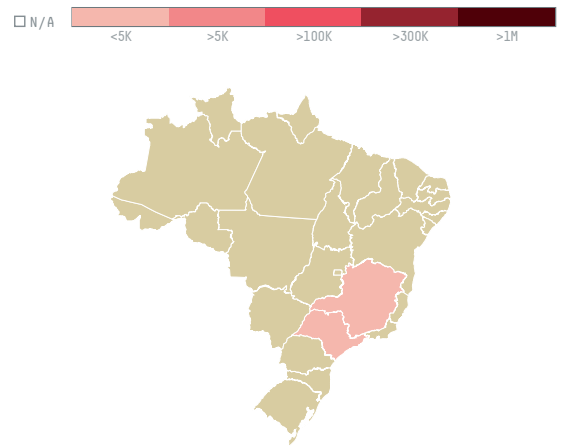

trase

GOLLUCKE + ROTHFOS GMBH (EXP-0649/14)

ACTIVITY	COMMODITY	COUNTRY	YEAR
Importer	Coffee	Brazil	2015

GOLLUCKE + ROTHFOS GMBH (EXP-0649/14) was the 771st largest importer of coffee from BRAZIL in 2015, accounting for 108 tons. As an importer, GOLLUCKE + ROTHFOS GMBH (EXP-0649/14) sources from 49 municipalities, or 6% of the coffee production municipalities. The main destination of the coffee imported by GOLLUCKE + ROTHFOS GMBH (EXP-0649/14) is GERMANY, accounting for 100% of the total.

TOP DESTINATION COUNTRIES OF COFFEE IMPORTED BY GOLLUCKE + ROTHFOS GMBH (EXP-0649/14):

COMPARING COMPANIES IMPORTING COFFEE FROM BRAZIL IN 2015

Trase is a partnership between

In collaboration with

and many other organizations and individuals.