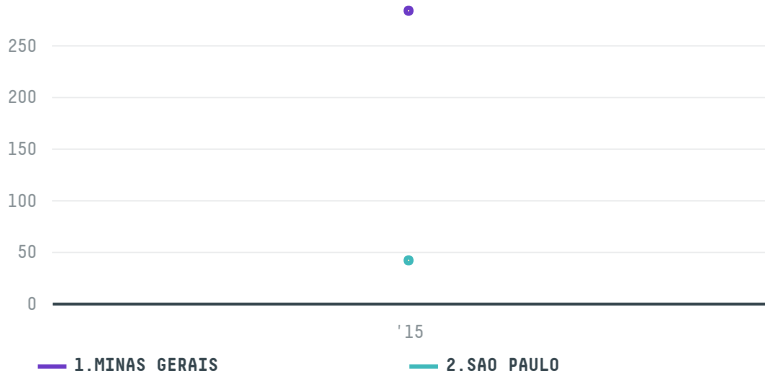

COMPARING COMPANIES IMPORTING COFFEE FROM BRAZIL IN 2015

Trase is a partnership between

In collaboration with

and many other organizations and individuals.

Donors

[Terms of Use](#) · [Privacy policy](#) · [Cookie policy](#) · [Contact us](#)

This website uses cookies to provide you with an improved user experience. By continuing to browse this site, you consent to the use of cookies and similar technologies. Please visit our [privacy policy](#) for further details.

I AGREE