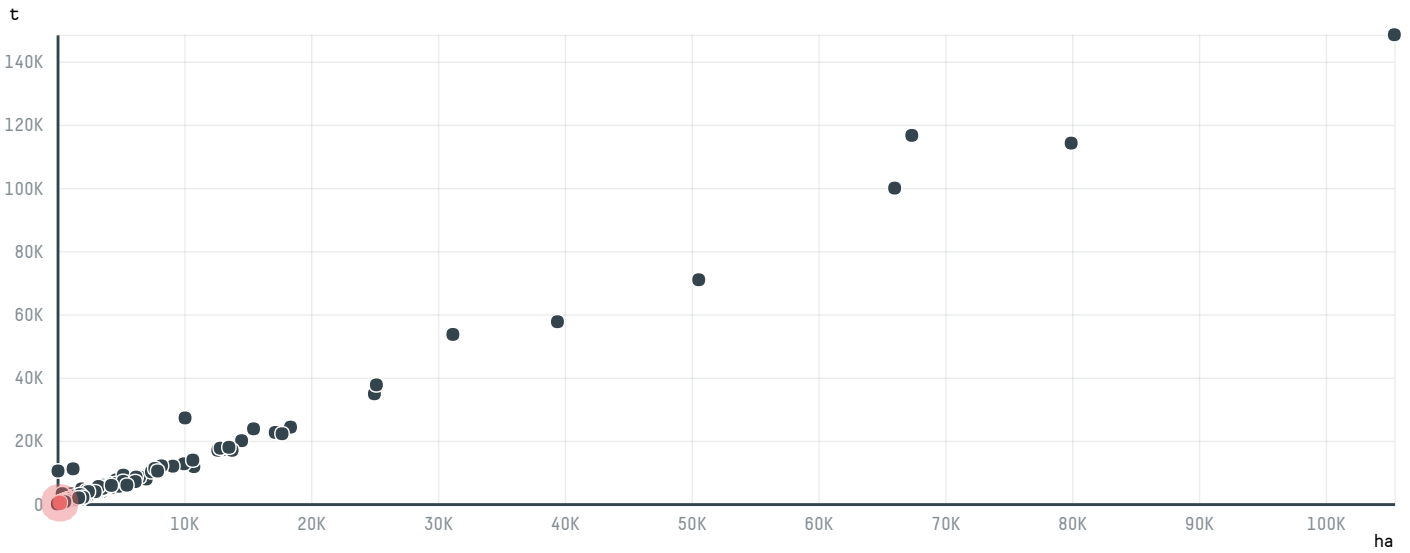

### TOP DESTINATION COUNTRIES OF COFFEE IMPORTED BY GOLLUCKE + ROTHFOS GMBH (EXP-0604/15):

□ N/A  <5K  >5K  >100K  >300K  >1M

COMPARING COMPANIES IMPORTING COFFEE FROM BRAZIL IN 2015

Trase is a partnership between