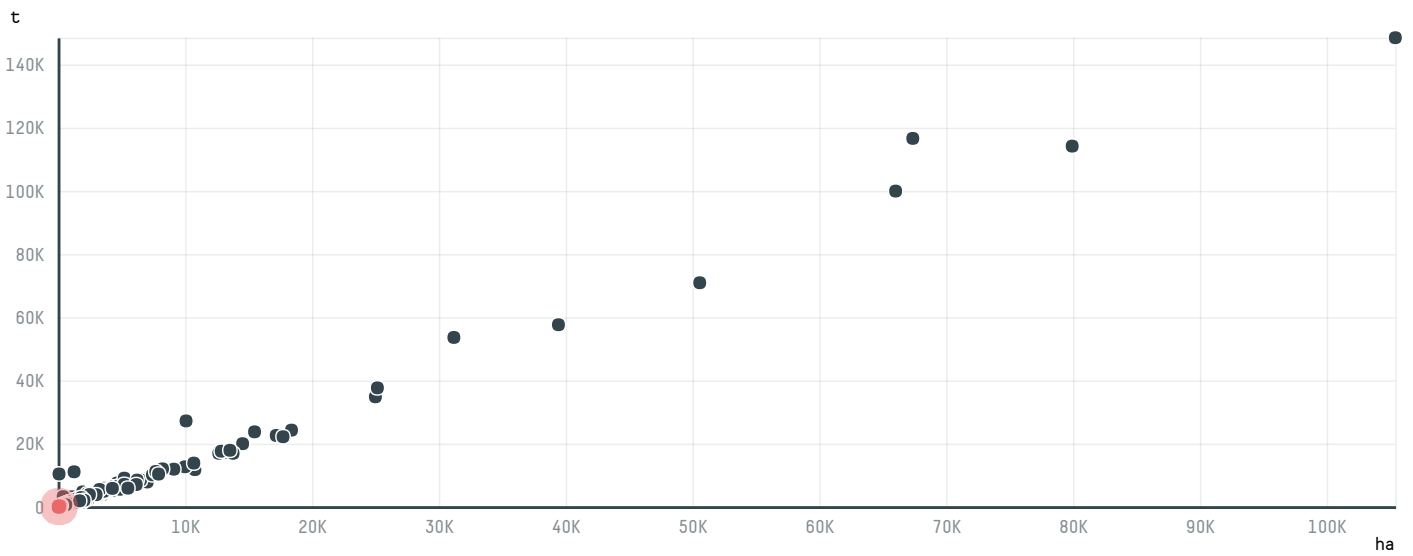

trase

GOLLUCKE + ROTHFOS GMBH (EXP-0599/15)

ACTIVITY	COMMODITY	COUNTRY	YEAR
Importer	Coffee	Brazil	2015

GOLLUCKE + ROTHFOS GMBH (EXP-0599/15) was the 765th largest importer of coffee from BRAZIL in 2015, accounting for 108 tons. As an importer, GOLLUCKE + ROTHFOS GMBH (EXP-0599/15) sources from 49 municipalities, or 6% of the coffee production municipalities. The main destination of the coffee imported by GOLLUCKE + ROTHFOS GMBH (EXP-0599/15) is GERMANY, accounting for 100% of the total.

TOP DESTINATION COUNTRIES OF COFFEE IMPORTED BY GOLLUCKE + ROTHFOS GMBH (EXP-0599/15):

COMPARING COMPANIES IMPORTING COFFEE FROM BRAZIL IN 2015

Trase is a partnership between

In collaboration with

and many other organizations and individuals.