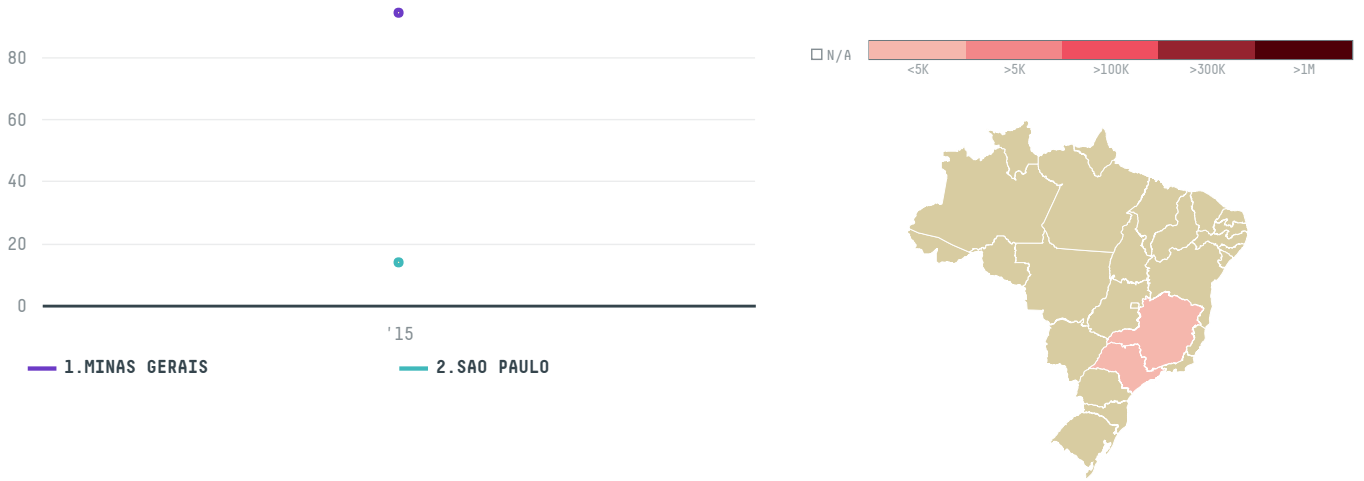

trase

GOLLUCKE + ROTHFOS GMBH (EXP-0599/15)

ACTIVITY	COMMODITY	COUNTRY	YEAR
Importer	Coffee	Brazil	2015

GOLLUCKE + ROTHFOS GMBH (EXP-0599/15) was the 765th largest importer of coffee from BRAZIL in 2015, accounting for 108 tons. As an importer, GOLLUCKE + ROTHFOS GMBH (EXP-0599/15) sources from 49 municipalities, or 6% of the coffee production municipalities. The main destination of the coffee imported by GOLLUCKE + ROTHFOS GMBH (EXP-0599/15) is GERMANY, accounting for 100% of the total.

TOP DESTINATION COUNTRIES OF COFFEE IMPORTED BY GOLLUCKE + ROTHFOS GMBH (EXP-0599/15):

COMPARING COMPANIES IMPORTING COFFEE FROM BRAZIL IN 2015

Trase is a partnership between

In collaboration with

and many other organizations and individuals.