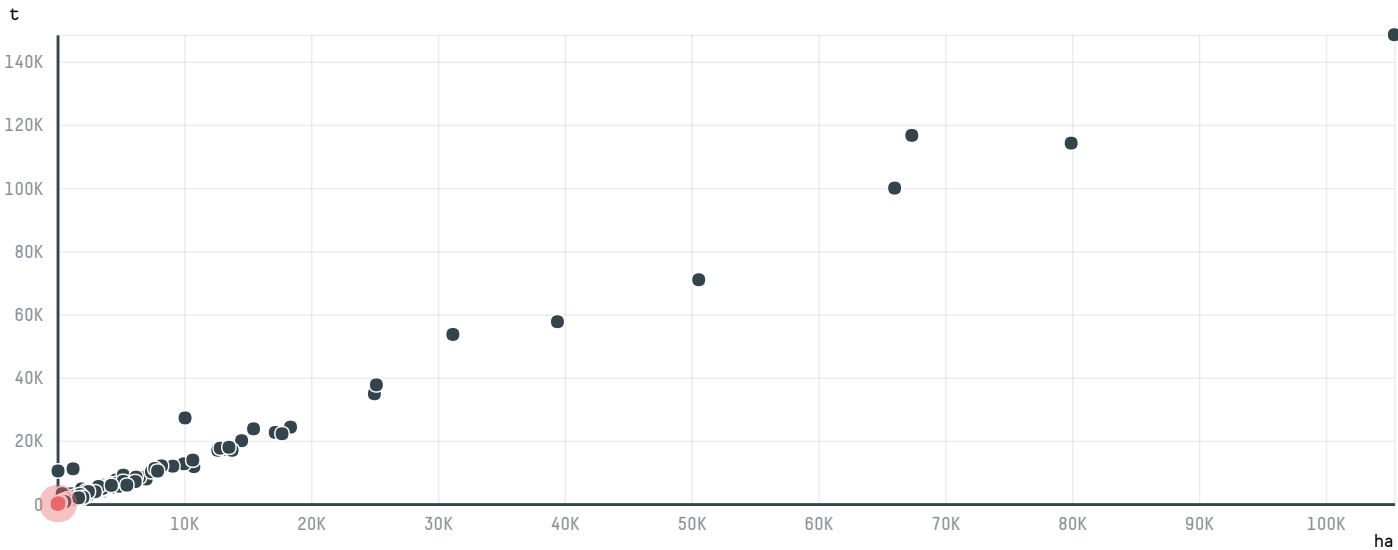

trase

GOLLUCKE + ROTHFOS GMBH (EXP-0598/15)

ACTIVITY	COMMODITY	COUNTRY	YEAR
Importer	Coffee	Brazil	2015

GOLLUCKE + ROTHFOS GMBH (EXP-0598/15) was the 768th largest importer of coffee from BRAZIL in 2015, accounting for 108 tons. As an importer, GOLLUCKE + ROTHFOS GMBH (EXP-0598/15) sources from 49 municipalities, or 6% of the coffee production municipalities. The main destination of the coffee imported by GOLLUCKE + ROTHFOS GMBH (EXP-0598/15) is GERMANY, accounting for 100% of the total.

TOP DESTINATION COUNTRIES OF COFFEE IMPORTED BY GOLLUCKE + ROTHFOS GMBH (EXP-0598/15):

COMPARING COMPANIES IMPORTING COFFEE FROM BRAZIL IN 2015

Trase is a partnership between

In collaboration with

and many other organizations and individuals.