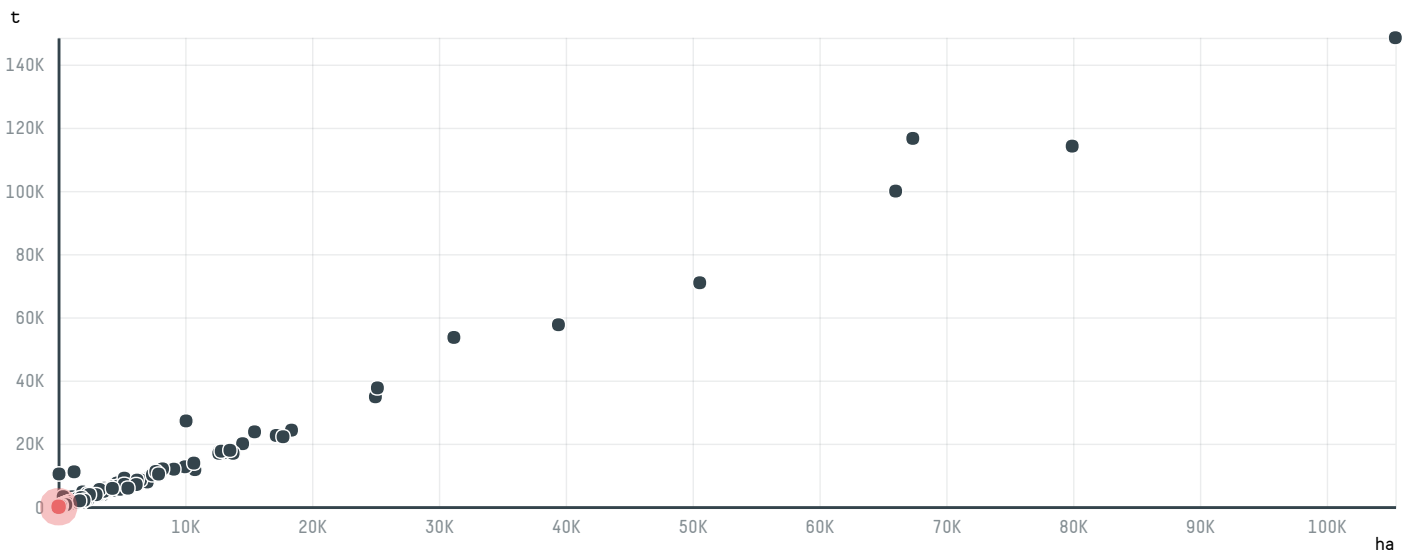

COMPARING COMPANIES IMPORTING COFFEE FROM BRAZIL IN 2015

Trase is a partnership between

In collaboration with

and many other organizations and individuals.

Donors

[Terms of Use](#) · [Privacy policy](#) · [Cookie policy](#) · [Contact us](#)

This website uses cookies to provide you with an improved user experience. By continuing to browse this site, you consent to the use of cookies and similar technologies. Please visit our [privacy policy](#) for further details.

I AGREE