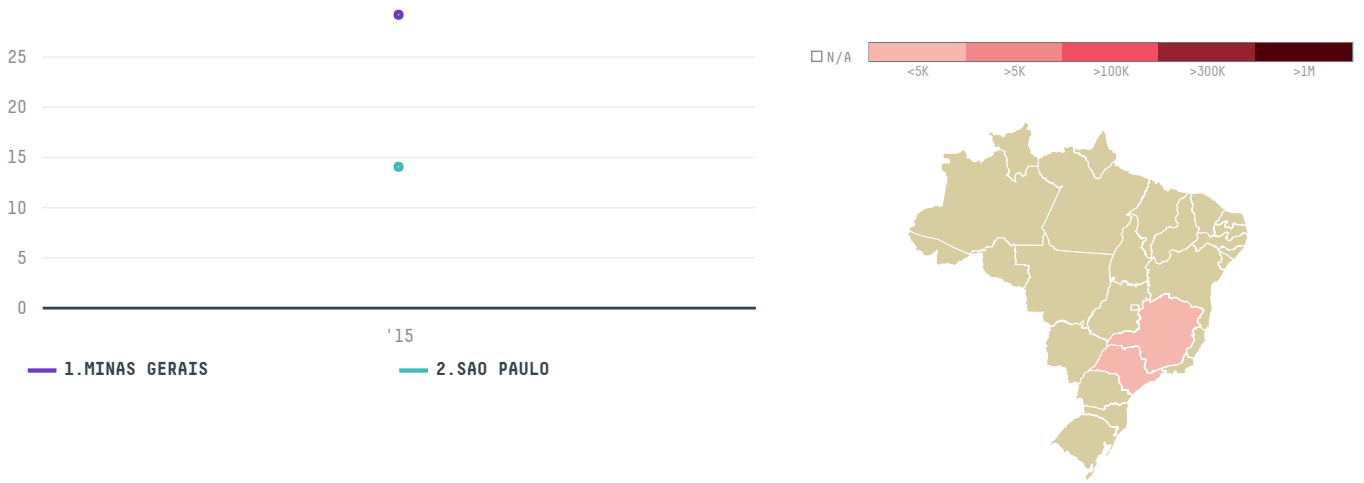

## GOLLUCKE & ROTHFOS GMBH (EXP-0699/14C)

ACTIVITY	COMMODITY	COUNTRY	YEAR
<b>Importer</b>	<b>Coffee</b>	<b>Brazil</b>	<b>2015</b>

GOLLUCKE & ROTHFOS GMBH (EXP-0699/14C) was the 1138th largest importer of coffee from BRAZIL in 2015, accounting for 43 tons. As an importer, GOLLUCKE & ROTHFOS GMBH (EXP-0699/14C) sources from 49 municipalities, or 6% of the coffee production municipalities. The main destination of the coffee imported by GOLLUCKE & ROTHFOS GMBH (EXP-0699/14C) is GERMANY, accounting for 100% of the total.

### TOP DESTINATION COUNTRIES OF COFFEE IMPORTED BY GOLLUCKE & ROTHFOS GMBH (EXP-0699/14C):

□ N/A  <5K  >5K  >100K  >300K  >1M