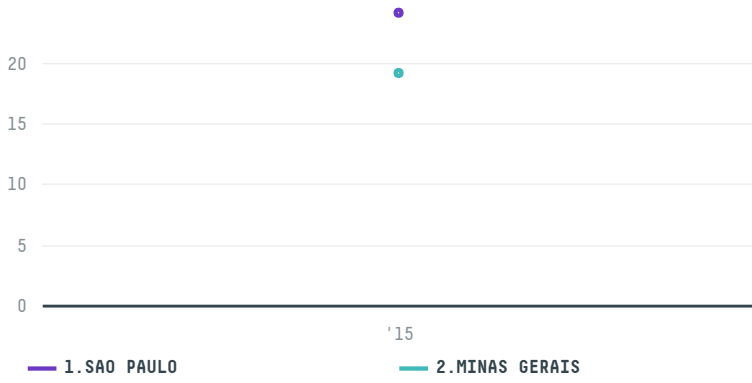

COMPARING COMPANIES IMPORTING COFFEE FROM BRAZIL IN 2015

Trase is a partnership between

In collaboration with

and many other organizations and individuals.

Donors

[Terms of Use](#) · [Privacy policy](#) · [Cookie policy](#) · [Contact us](#)

This website uses cookies to provide you with an improved user experience. By continuing to browse this site, you consent to the use of cookies and similar technologies. Please visit our [privacy policy](#) for further details.

I AGREE