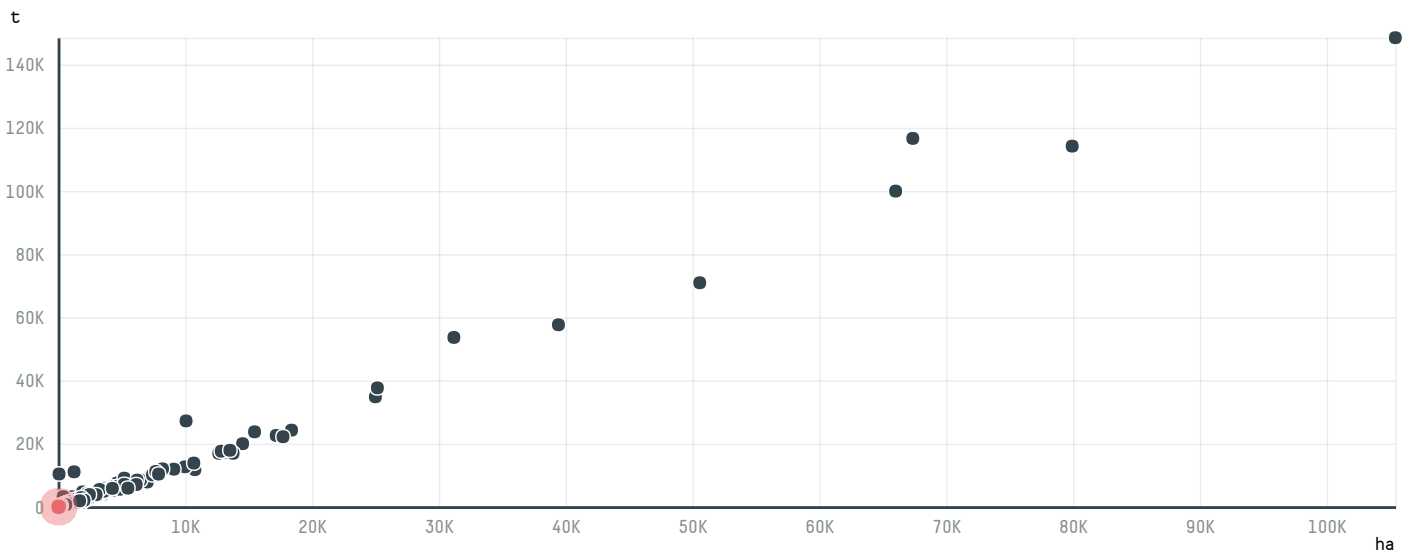

trase

GOLLUCKE & ROTHFOS GMBH (EXP-0697/14C)

ACTIVITY	COMMODITY	COUNTRY	YEAR
Importer	Coffee	Brazil	2015

GOLLUCKE & ROTHFOS GMBH (EXP-0697/14C) was the 1101st largest importer of coffee from BRAZIL in 2015, accounting for 43 tons. As an importer, GOLLUCKE & ROTHFOS GMBH (EXP-0697/14C) sources from 49 municipalities, or 6% of the coffee production municipalities. The main destination of the coffee imported by GOLLUCKE & ROTHFOS GMBH (EXP-0697/14C) is GERMANY, accounting for 100% of the total.

TOP DESTINATION COUNTRIES OF COFFEE IMPORTED BY GOLLUCKE & ROTHFOS GMBH (EXP-0697/14C):

COMPARING COMPANIES IMPORTING COFFEE FROM BRAZIL IN 2015

Trase is a partnership between

In collaboration with

and many other organizations and individuals.