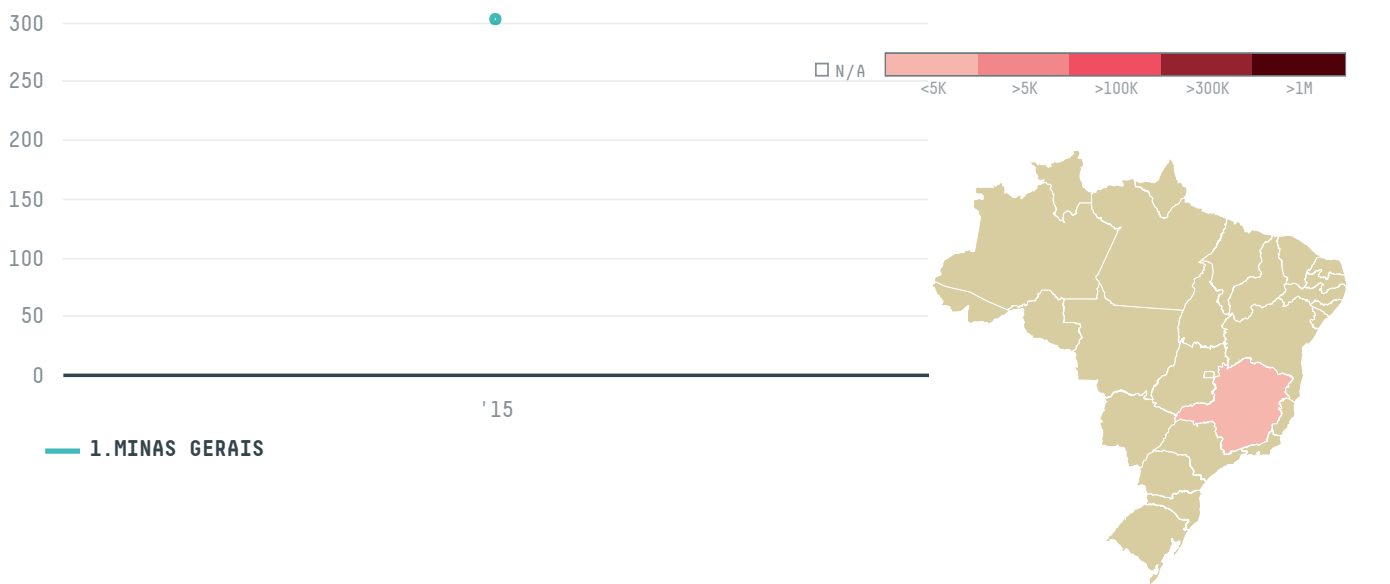

YEAR

2015

GEBR. WESTHOFF GMBH & CO. ROH & ROSTKAFFEE KG (EXP-0737 was the 410th largest importer of coffee from BRAZIL in 2015, accounting for 302 tons. As an importer, GEBR. WESTHOFF GMBH & CO. ROH & ROSTKAFFEE KG (EXP-0737 sources from 49 municipalities, or 6% of the coffee production municipalities. The main destination of the coffee imported by GEBR. WESTHOFF GMBH & CO. ROH & ROSTKAFFEE KG (EXP-0737 is GERMANY, accounting for 100% of the total.

TOP DESTINATION COUNTRIES OF COFFEE IMPORTED BY GEBR. WESTHOFF GMBH & CO. ROH & ROSTKAFFEE KG (EXP-0737:

1. GERMANY

1. MINAS GERAIS

Trase is a partnership
between

 Stockholm Environment Institute

 Global Canopy Programme