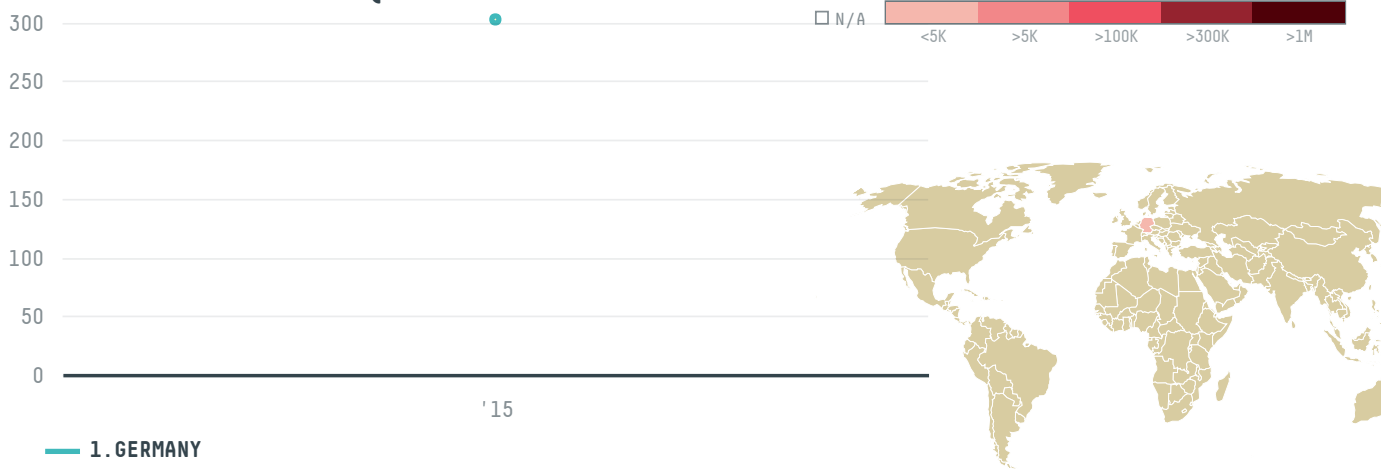

trase

**GEBR.
WESTHOFF
GMBH & CO. ROH
& ROSTKAFFEE
KG (EXP-0737**

ACTIVITY

Importer

COMMODITY

Coffee

COUNTRY

Brazil

YEAR

2015

GEBR. WESTHOFF GMBH & CO. ROH & ROSTKAFFEE KG (EXP-0737 was the 410th largest importer of coffee from BRAZIL in 2015, accounting for 302 tons. As an importer, GEBR. WESTHOFF GMBH & CO. ROH & ROSTKAFFEE KG (EXP-0737 sources from 49 municipalities, or 6% of the coffee production municipalities. The main destination of the coffee imported by GEBR. WESTHOFF GMBH & CO. ROH & ROSTKAFFEE KG (EXP-0737 is GERMANY, accounting for 100% of the total.

TOP DESTINATION COUNTRIES OF COFFEE IMPORTED BY GEBR. WESTHOFF GMBH & CO. ROH & ROSTKAFFEE KG (EXP-0737:

1. GERMANY

1. MINAS GERAIS

Trase is a partnership
between

 Stockholm Environment Institute

 Global Canopy Programme