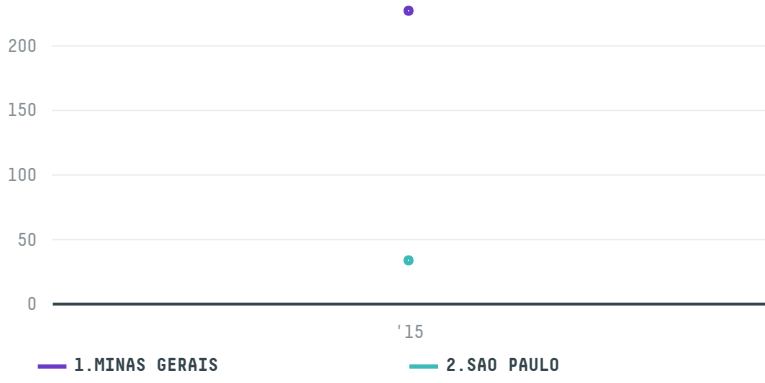

COMPARING COMPANIES IMPORTING COFFEE FROM BRAZIL IN 2015

Trase is a partnership between

In collaboration with

and many other organizations and individuals.

Donors

[Terms of Use](#) · [Privacy policy](#) · [Cookie policy](#) · [Contact us](#)

This website uses cookies to provide you with an improved user experience. By continuing to browse this site, you consent to the use of cookies and similar technologies. Please visit our [privacy policy](#) for further details.

I AGREE