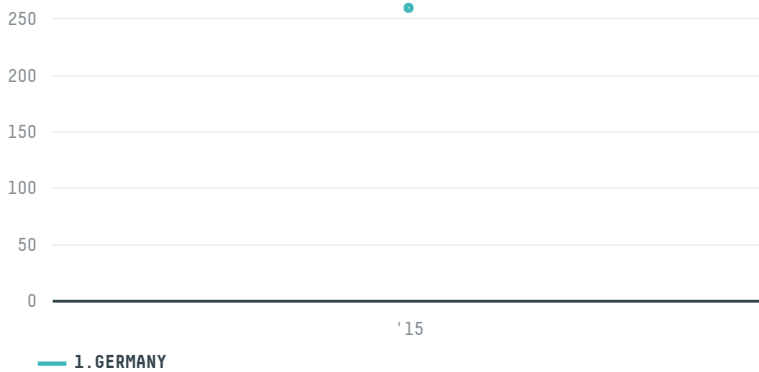

TOP DESTINATION COUNTRIES OF COFFEE IMPORTED BY GEBR. WESTHOFF GMBH & CO. ROH & ROSTKAFFEE KG (EXP-0105):