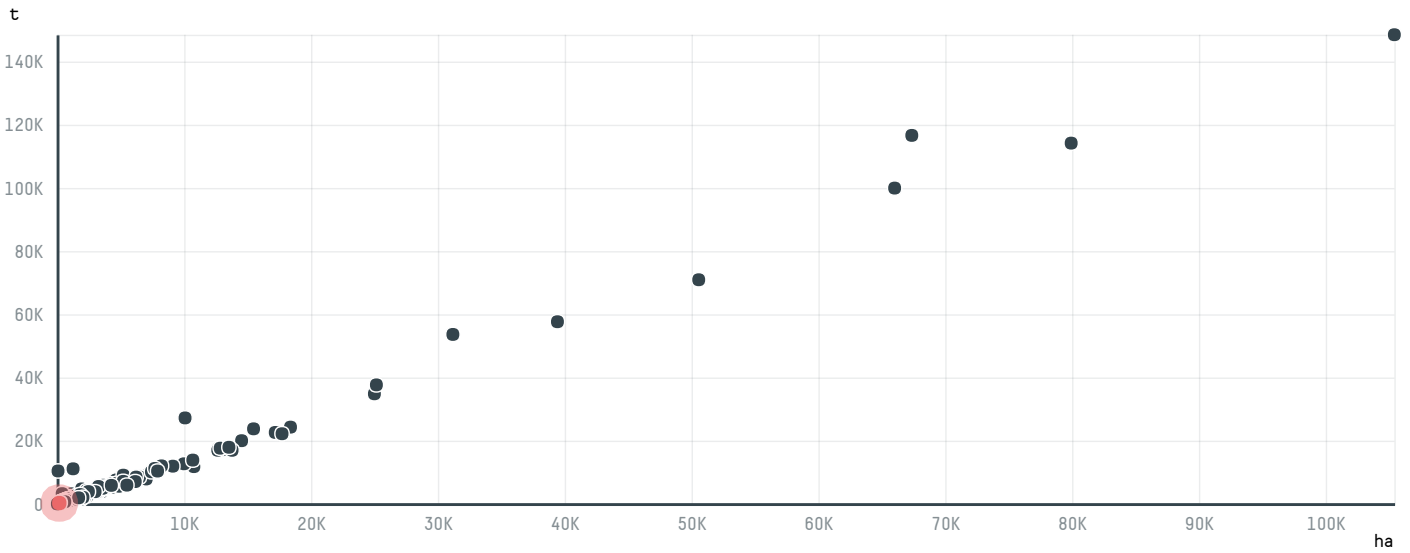

trase

GEBR. WESTHOFF GMBH & CO. ROH & ROSTKAFFEE KG (EXP-0105)

ACTIVITY	COMMODITY	COUNTRY	YEAR
Importer	Coffee	Brazil	2015

GEBR. WESTHOFF GMBH & CO. ROH & ROSTKAFFEE KG (EXP-0105) was the 463rd largest importer of coffee from BRAZIL in 2015, accounting for 259 tons. As an importer, GEBR. WESTHOFF GMBH & CO. ROH & ROSTKAFFEE KG (EXP-0105) sources from 49 municipalities, or 6% of the coffee production municipalities. The main destination of the coffee imported by GEBR. WESTHOFF GMBH & CO. ROH & ROSTKAFFEE KG (EXP-0105) is GERMANY, accounting for 100% of the total.

TOP DESTINATION COUNTRIES OF COFFEE IMPORTED BY GEBR. WESTHOFF GMBH & CO. ROH & ROSTKAFFEE KG (EXP-0105):

□ N/A <5K >5K >100K >300K >1M

COMPARING COMPANIES IMPORTING COFFEE FROM BRAZIL IN 2015

Trase is a partnership between