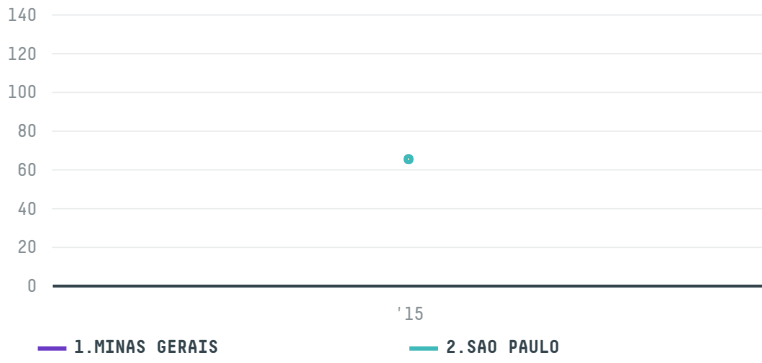

COMPARING COMPANIES IMPORTING COFFEE FROM BRAZIL IN 2015

Trase is a partnership between

In collaboration with

and many other organizations and individuals.

Donors

[Terms of Use](#) · [Privacy policy](#) · [Cookie policy](#) · [Contact us](#)

This website uses cookies to provide you with an improved user experience. By continuing to browse this site, you consent to the use of cookies and similar technologies. Please visit our [privacy policy](#) for further details.

I AGREE