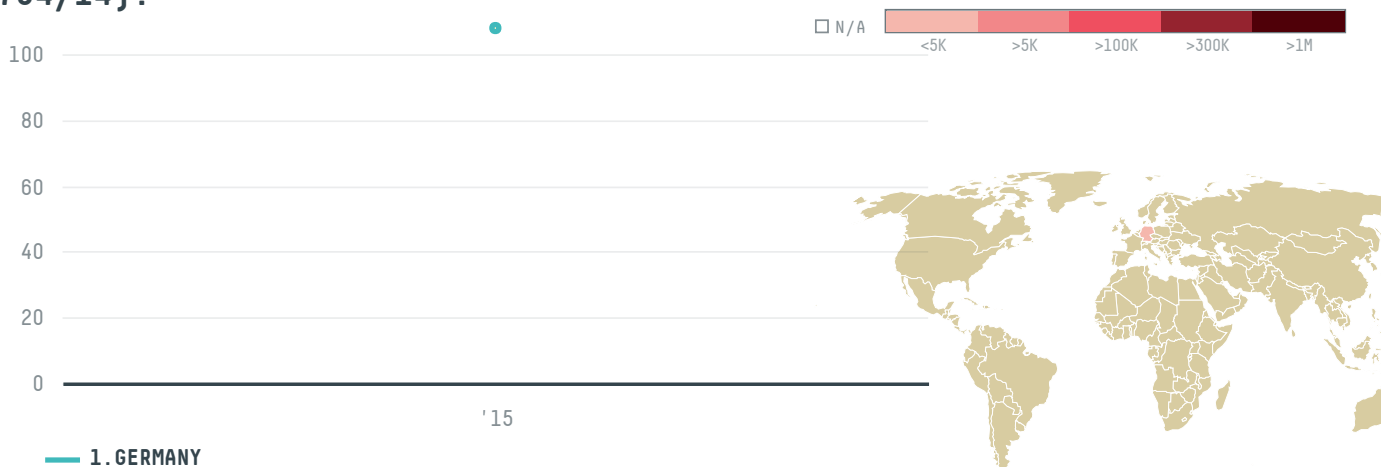

TOP DESTINATION COUNTRIES OF COFFEE IMPORTED BY BERNHARD ROTHFOS GMBH (EXP- 0794/14):

This website uses cookies to provide you with an improved user experience. By continuing to browse this site, you consent to the use of cookies and similar technologies. Please visit our [privacy policy](#) for further details.

I AGREE