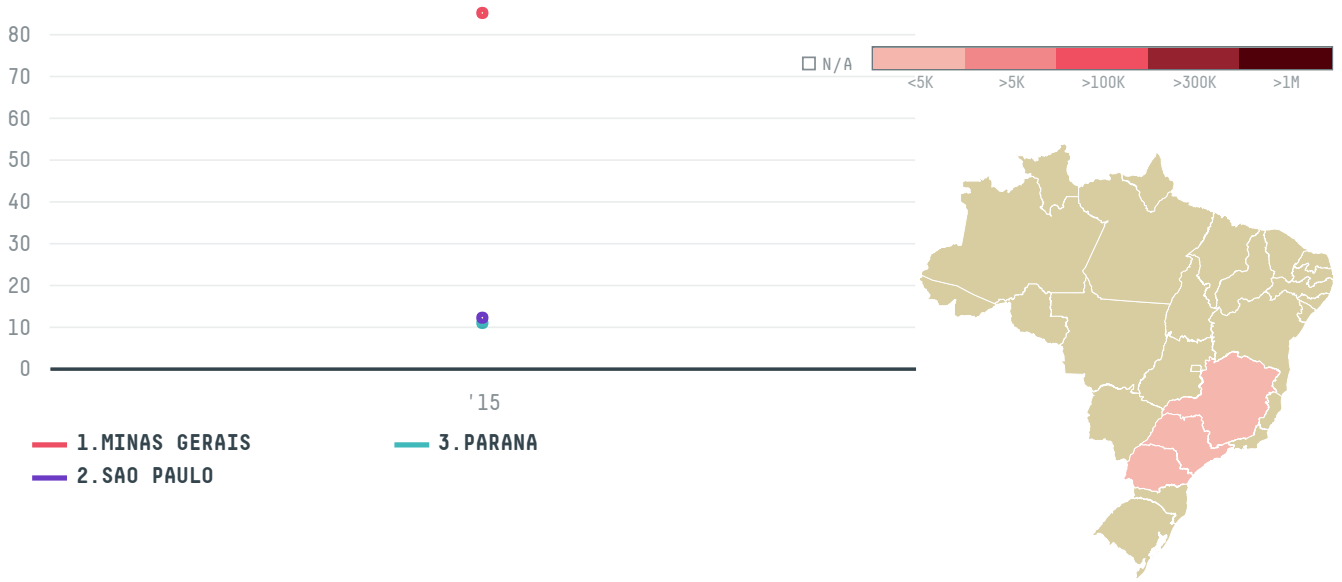

)

Trase is a partnership between

In collaboration with

and many other organizations and individuals

Donors

This website uses cookies to provide you with an improved user experience. By continuing to browse this site, you consent to the use of cookies and similar technologies. Please visit our [privacy policy](#) for further details.

I AGREE