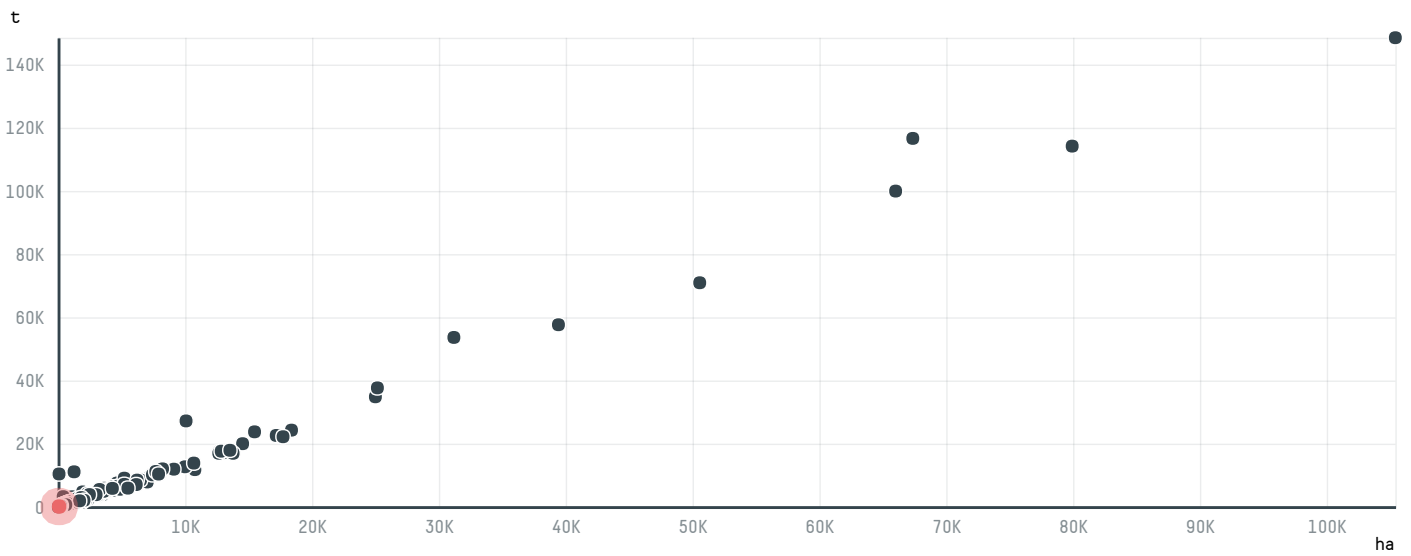

trase

BERNHARD ROTHFOS GMBH (EXP-0531/14)

ACTIVITY	COMMODITY	COUNTRY	YEAR
Importer	Coffee	Brazil	2015

BERNHARD ROTHFOS GMBH (EXP-0531/14) was the 756th largest importer of coffee from BRAZIL in 2015, accounting for 108 tons. As an importer, BERNHARD ROTHFOS GMBH (EXP-0531/14) sources from 49 municipalities, or 6% of the coffee production municipalities. The main destination of the coffee imported by BERNHARD ROTHFOS GMBH (EXP-0531/14) is GERMANY, accounting for 100% of the total.

TOP DESTINATION COUNTRIES OF COFFEE IMPORTED BY BERNHARD ROTHFOS GMBH (EXP-0531/14):

COMPARING COMPANIES IMPORTING COFFEE FROM BRAZIL IN 2015

Trase is a partnership between

In collaboration with

and many other organizations and individuals.