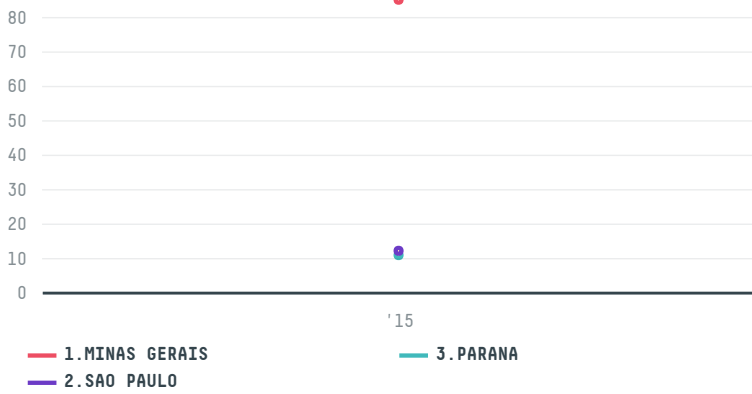

COMPARING COMPANIES IMPORTING COFFEE FROM BRAZIL IN 2015

Trase is a partnership between

In collaboration with

and many other organizations and individuals.

Donors

[Terms of Use](#) · [Privacy policy](#) · [Cookie policy](#) · [Contact us](#)

This website uses cookies to provide you with an improved user experience. By continuing to browse this site, you consent to the use of cookies and similar technologies. Please visit our [privacy policy](#) for further details.

I AGREE