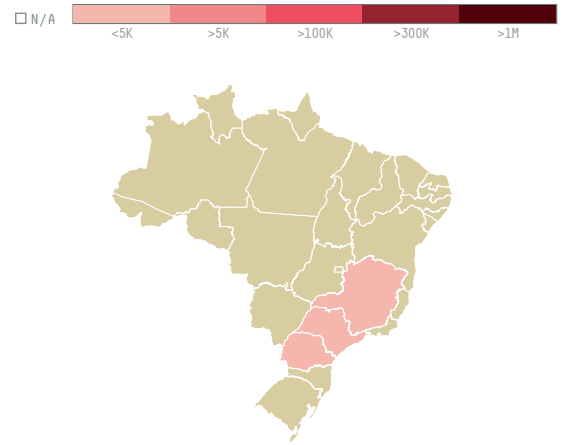

trase

BERNHARD ROTHFOS GMBH (EXP-0531/14)

ACTIVITY	COMMODITY	COUNTRY	YEAR
Importer	Coffee	Brazil	2015

BERNHARD ROTHFOS GMBH (EXP-0531/14) was the 756th largest importer of coffee from BRAZIL in 2015, accounting for 108 tons. As an importer, BERNHARD ROTHFOS GMBH (EXP-0531/14) sources from 49 municipalities, or 6% of the coffee production municipalities. The main destination of the coffee imported by BERNHARD ROTHFOS GMBH (EXP-0531/14) is GERMANY, accounting for 100% of the total.

TOP DESTINATION COUNTRIES OF COFFEE IMPORTED BY BERNHARD ROTHFOS GMBH (EXP-0531/14):

COMPARING COMPANIES IMPORTING COFFEE FROM BRAZIL IN 2015

Trase is a partnership between

In collaboration with

and many other organizations and individuals.