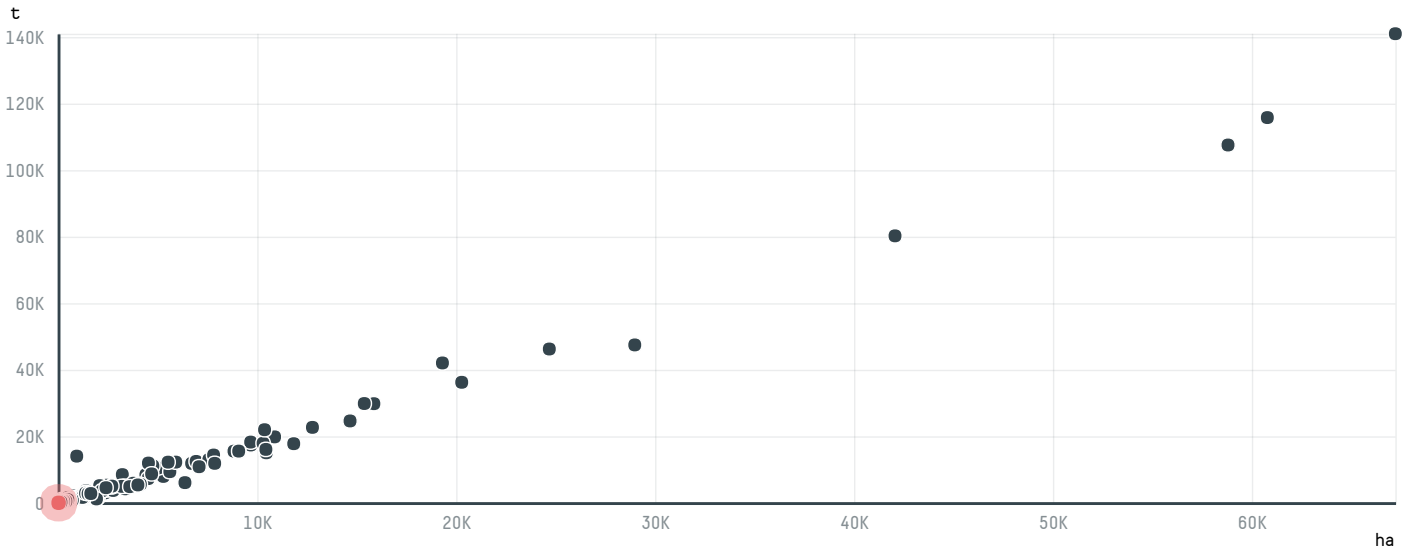

Trase is a partnership between

In close collaboration with many others.

[Click for more information about our partners and funders.](#)

1. **Home**
   - **Supply Chains**
   - **Finance**
   - **Insights**
2. Resources
   - Data Tools
   - Explore
   - Yearbook
   - About
   - Profiles
   - Search
   - Collections
   - Logistics Maps
   - Watchlists
   - Publications
   - Downloads
   - Methodology
   - FAQs

Sign up for our Newsletter

[twitter link](#) [linkedin link](#)

[Terms of use](#) • [Privacy policy](#) • [Cookie policy](#)

[Gordon and Betty Moore Foundation](#)

[Norway's International Climate and Forest Initiative (NICFI)](#)

[Good growth partnership](#)

This website uses cookies to provide you with an improved user experience. By continuing to browse this site, you consent to the use of cookies and similar technologies. Please visit our [privacy policy](#) for further details.

I understand