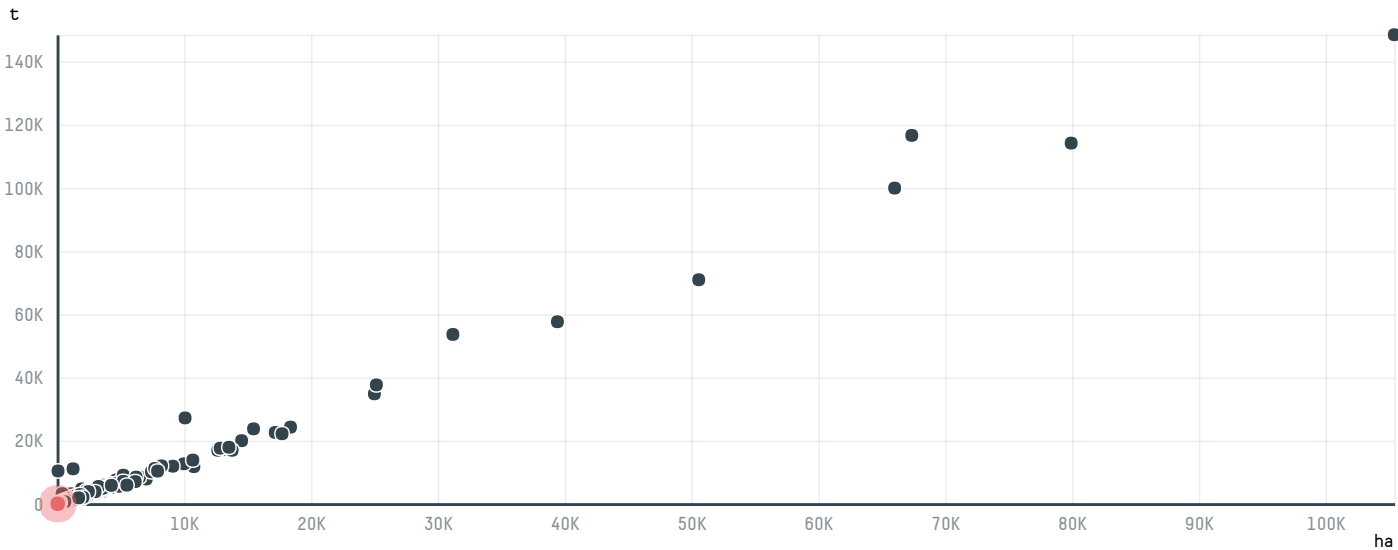

trase

HAMBURG COFFEE COMPANY, HACOFCO MBH (EXP-0764/14F)

ACTIVITY	COMMODITY	COUNTRY	YEAR
Importer	Coffee	Brazil	2015

HAMBURG COFFEE COMPANY, HACOFCO MBH (EXP-0764/14F) was the 1219th largest importer of coffee from BRAZIL in 2015, accounting for 38 tons. As an importer, HAMBURG COFFEE COMPANY, HACOFCO MBH (EXP-0764/14F) sources from 11 municipalities, or 1% of the coffee production municipalities. The main destination of the coffee imported by HAMBURG COFFEE COMPANY, HACOFCO MBH (EXP-0764/14F) is FRANCE, accounting for 100% of the total.

TOP DESTINATION COUNTRIES OF COFFEE IMPORTED BY HAMBURG COFFEE COMPANY, HACOFCO MBH (EXP-0764/14F):

□ N/A <5K >5K >100K >300K >1M

COMPARING COMPANIES IMPORTING COFFEE FROM BRAZIL IN 2015

Trase is a partnership between