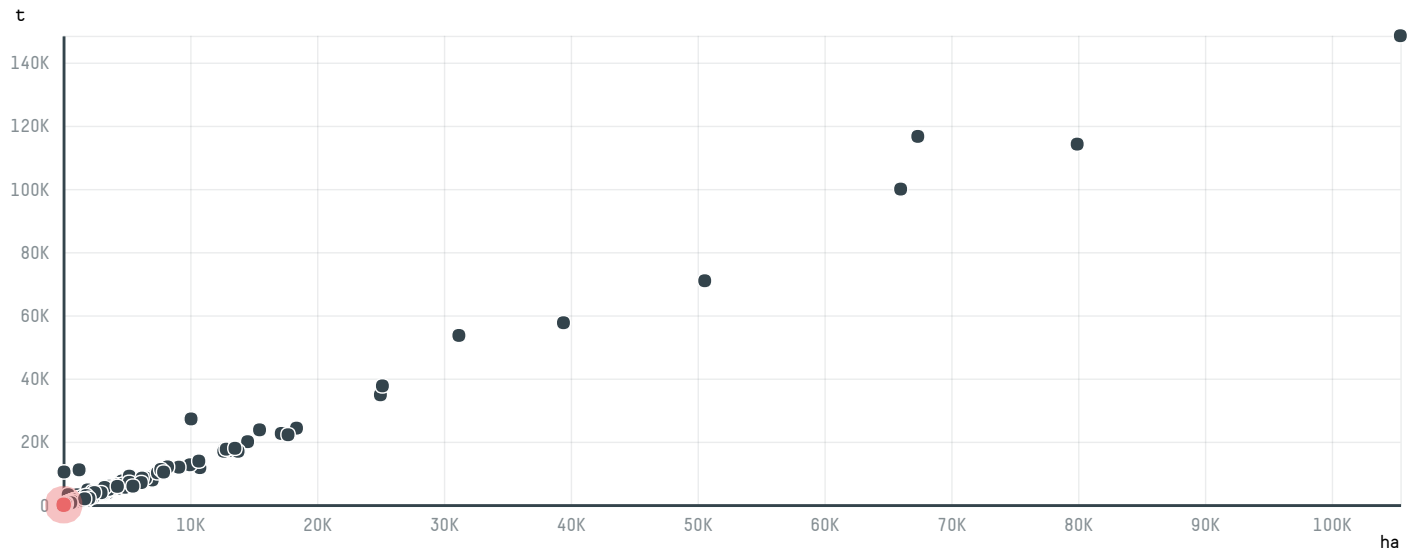

COMPARING COMPANIES IMPORTING COFFEE FROM BRAZIL IN 2015

Trase is a partnership between

In collaboration with

and many other organizations and individuals.

Donors

[Terms of Use](#) · [Privacy policy](#) · [Cookie policy](#) · [Contact us](#)