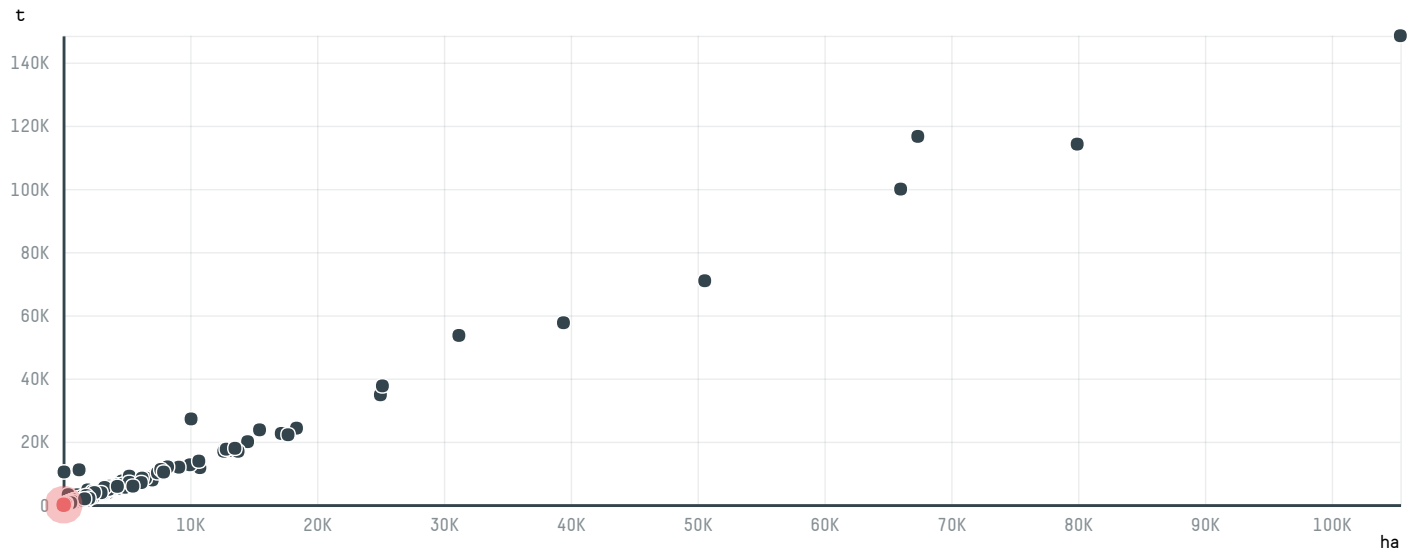

COMPARING COMPANIES IMPORTING COFFEE FROM BRAZIL IN 2015

Trase is a partnership between

In collaboration with

and many other organizations and individuals.

Donors

[Terms of Use](#) · [Privacy policy](#) · [Cookie policy](#) · [Contact us](#)